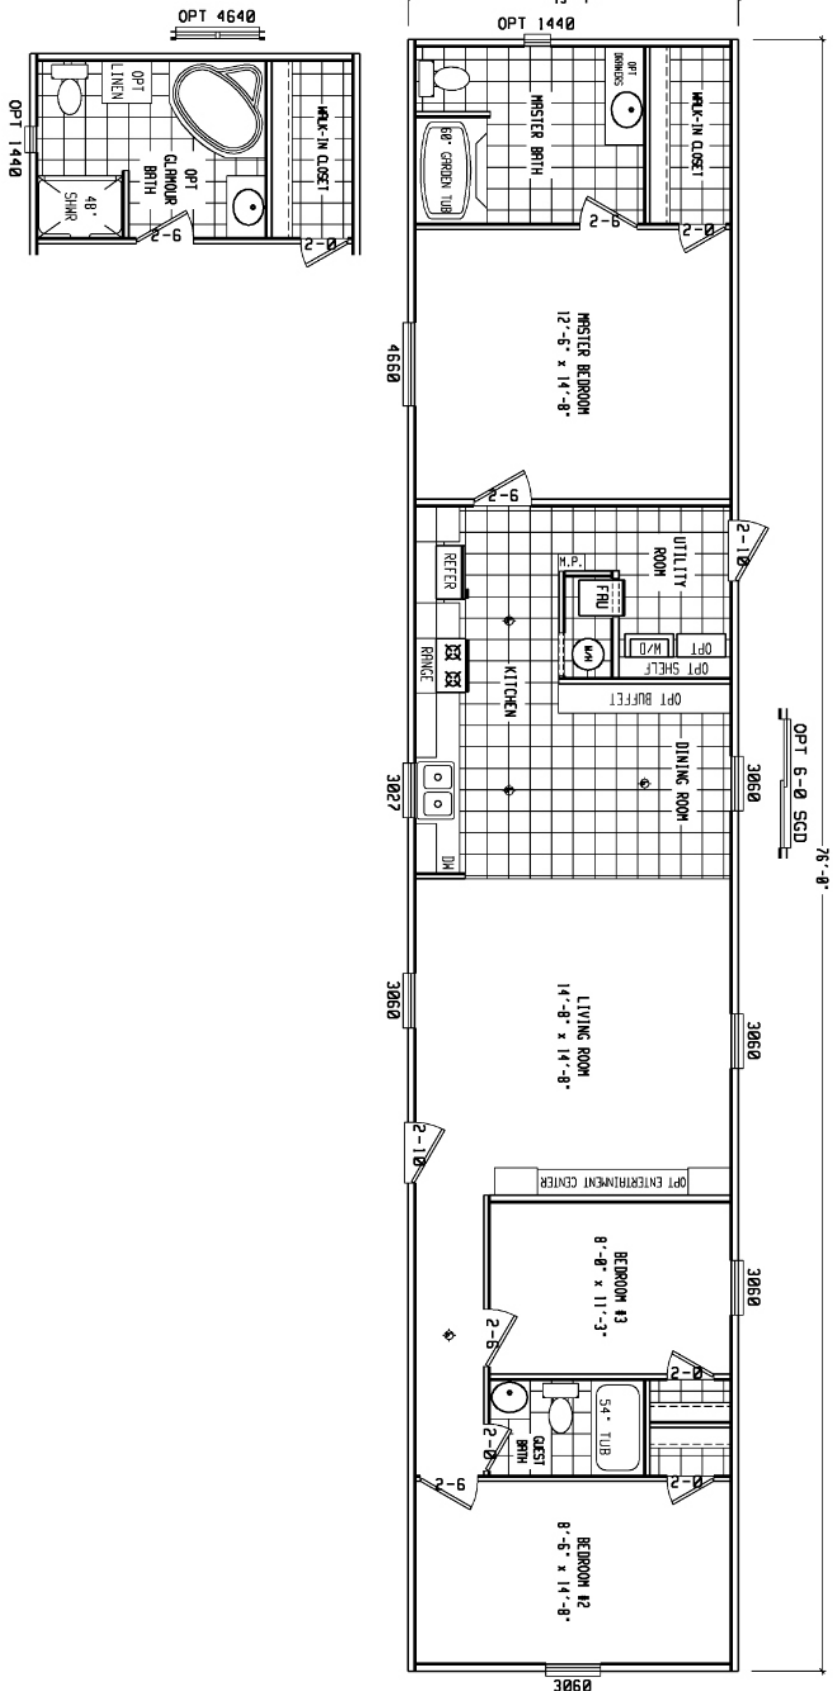

Broken Arrow

Alamo Lite Series

3 Bedroom, 2 Bath
Approx. 1,165 Sq. Ft.

Last Updated: 1-5-17

Important: Due to our policy of continual improvement, all information in our brochures may vary from actual home. The right is reserved to make changes at any time, without notice or obligation, in colors, materials, specifications, processes, and models. All dimensions and square footage calculations are nominal and approximate figures. Please check with your local sales associate for specific and current information.