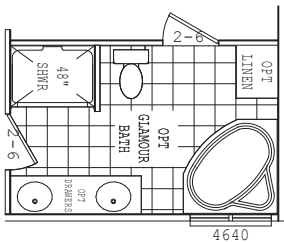

Muskogee

Alamo Lite Series

4 Bedroom, 2 Bath
Approx. 1,920 Sq. Ft.

Last Updated: 10-1-19

Important: Due to our policy of continual improvement, all information in our brochures may vary from actual home. The right is reserved to make changes at any time, without notice or obligation, in colors, materials, specifications, processes, and models. All dimensions and square footage calculations are nominal and approximate figures. Please check with your local sales associate for specific and current information.