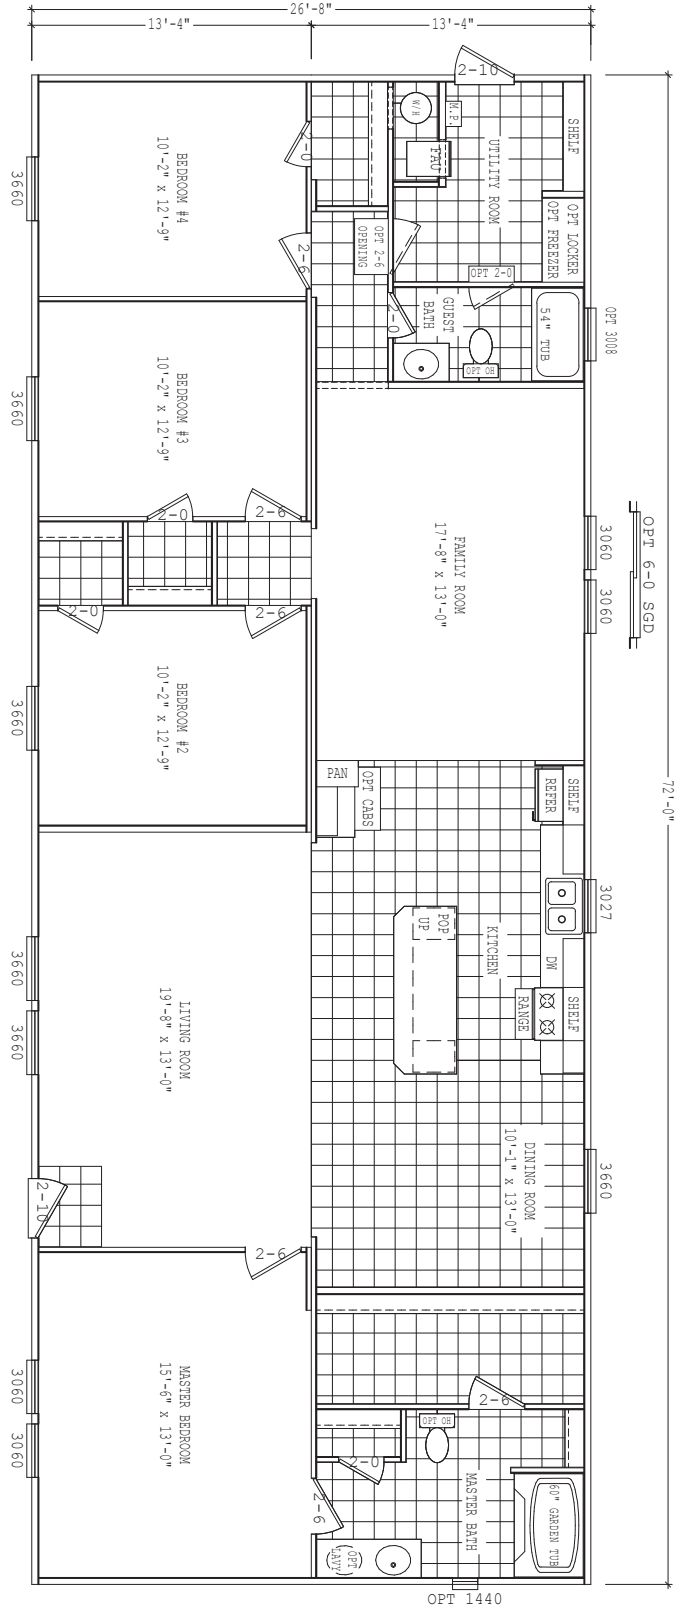

Muskogee

Alamo Lite Series

4 Bedroom, 2 Bath
Approx. 1,920 Sq. Ft.

Last Updated: 10-1-19

Important: Due to our policy of continual improvement, all information in our brochures may vary from actual home. The right is reserved to make changes at any time, without notice or obligation, in colors, materials, specifications, processes, and models. All dimensions and square footage calculations are nominal and approximate figures. Please check with your local sales associate for specific and current information.