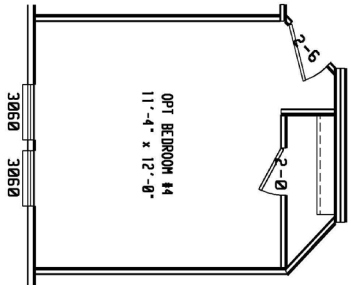

# Rockport

Hill Country Series *Caveo*

3 Bedroom, 2 Bath, Den  
Approx. 1,717 Sq. Ft.

Last Updated: 2-17-16

Important: Due to our policy of continual improvement, all information in our brochures may vary from actual home. The right is reserved to make changes at any time, without notice or obligation, in colors, materials, specifications, processes, and models. All dimensions and square footage calculations are nominal and approximate figures. Please check with your local sales associate for specific and current information.