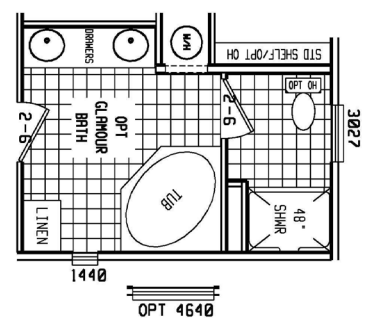

# Rockport

Hill Country Series *Caveo*

3 Bedroom, 2 Bath, Den  
Approx. 1,717 Sq. Ft.

Last Updated: 2-17-16

Important: Due to our policy of continual improvement, all information in our brochures may vary from actual home. The right is reserved to make changes at any time, without notice or obligation, in colors, materials, specifications, processes, and models. All dimensions and square footage calculations are nominal and approximate figures. Please check with your local sales associate for specific and current information.