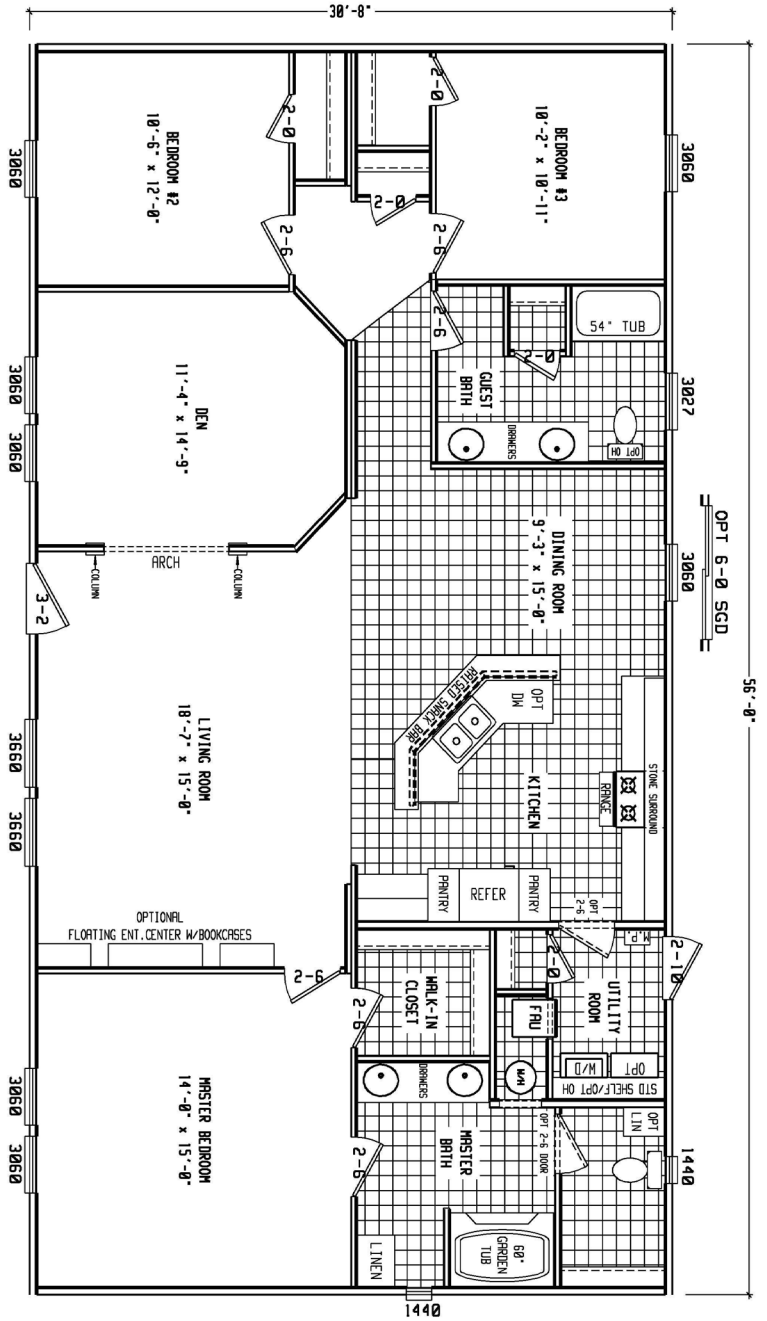

# Rockport

Hill Country Series *Caveo*

3 Bedroom, 2 Bath, Den  
Approx. 1,717 Sq. Ft.

Last Updated: 2-17-16

Important: Due to our policy of continual improvement, all information in our brochures may vary from actual home. The right is reserved to make changes at any time, without notice or obligation, in colors, materials, specifications, processes, and models. All dimensions and square footage calculations are nominal and approximate figures. Please check with your local sales associate for specific and current information.

**Factory Expo**  
"Factory Direct Pricing" HOME CENTERS

2075 State Highway 46, North, Seguin, TX 78155

For Detailed Directions See Map On Our Website  
**1-800-807-8536**