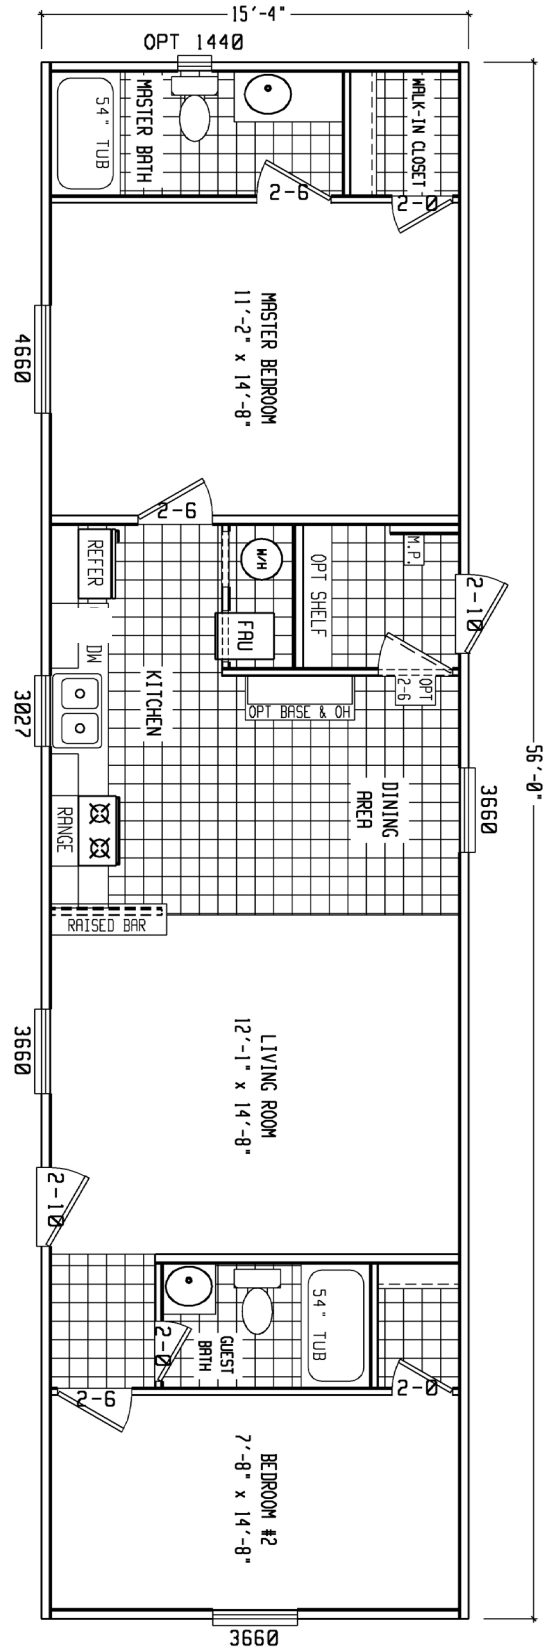

# Sand Springs

Alamo Lite Series

2 Bedroom, 2 Bath  
Approx. 859 Sq. Ft.

Last Updated: 1-5-17

Important: Due to our policy of continual improvement, all information in our brochures may vary from actual home. The right is reserved to make changes at any time, without notice or obligation, in colors, materials, specifications, processes, and models. All dimensions and square footage calculations are nominal and approximate figures. Please check with your local sales associate for specific and current information.

**Factory Expo**  
"Factory Direct Value"  
HOME CENTERS

2075 State Highway 46, North, Seguin, TX 78155

For Detailed Directions See Map On Our Website

1-800-807-8536