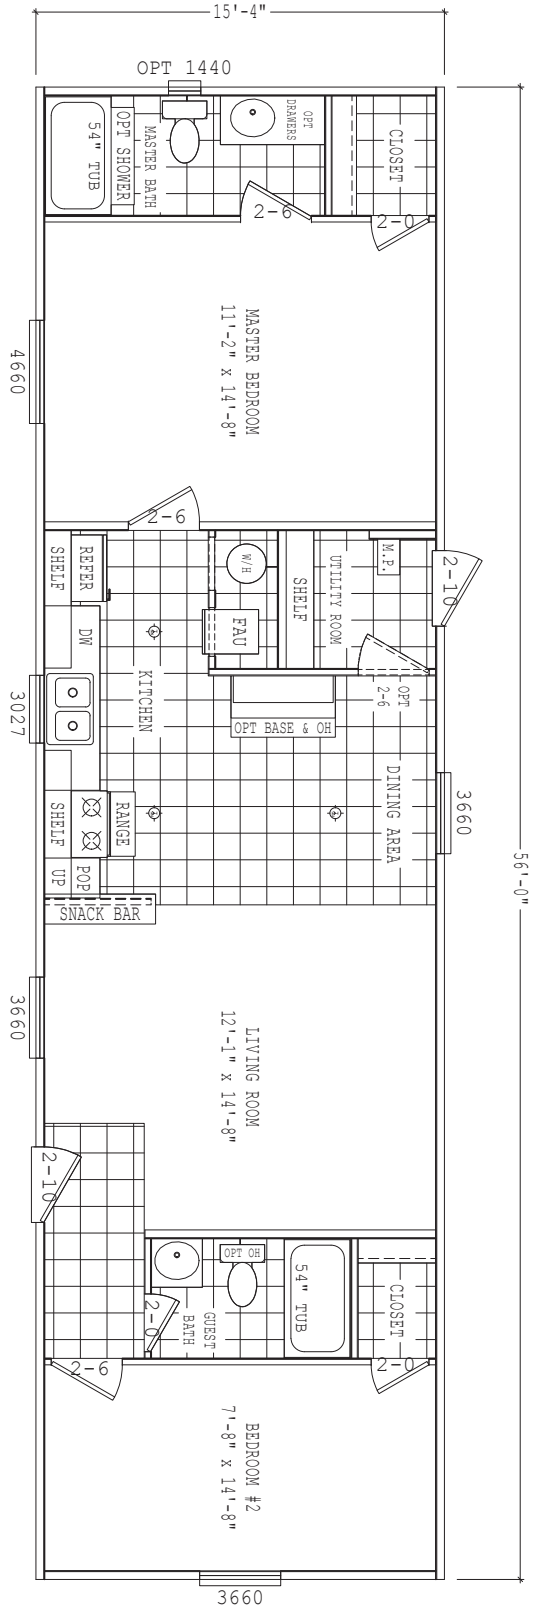

Sand Springs

Alamo Lite Series

2 Bedroom, 2 Bath
Approx. 859 Sq. Ft.

Last Updated: 10-1-19

Important: Due to our policy of continual improvement, all information in our brochures may vary from actual home. The right is reserved to make changes at any time, without notice or obligation, in colors, materials, specifications, processes, and models. All dimensions and square footage calculations are nominal and approximate figures. Please check with your local sales associate for specific and current information.

Factory Expo

"Factory Direct Value" HOME CENTERS

2075 State Highway 46, North, Seguin, TX 78155

For Detailed Directions See Map On Our Website

1-800-807-8536