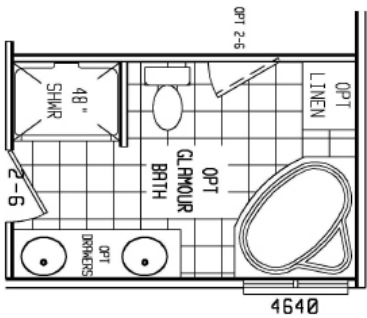

# Stillwater

Alamo Lite Series

**3 Bedroom, 2 Bath**  
**Approx. 1,387 Sq. Ft.**

Last Updated: 1-5-17

Important: Due to our policy of continual improvement, all information in our brochures may vary from actual home. The right is reserved to make changes at any time, without notice or obligation, in colors, materials, specifications, processes, and models. All dimensions and square footage calculations are nominal and approximate figures. Please check with your local sales associate for specific and current information.