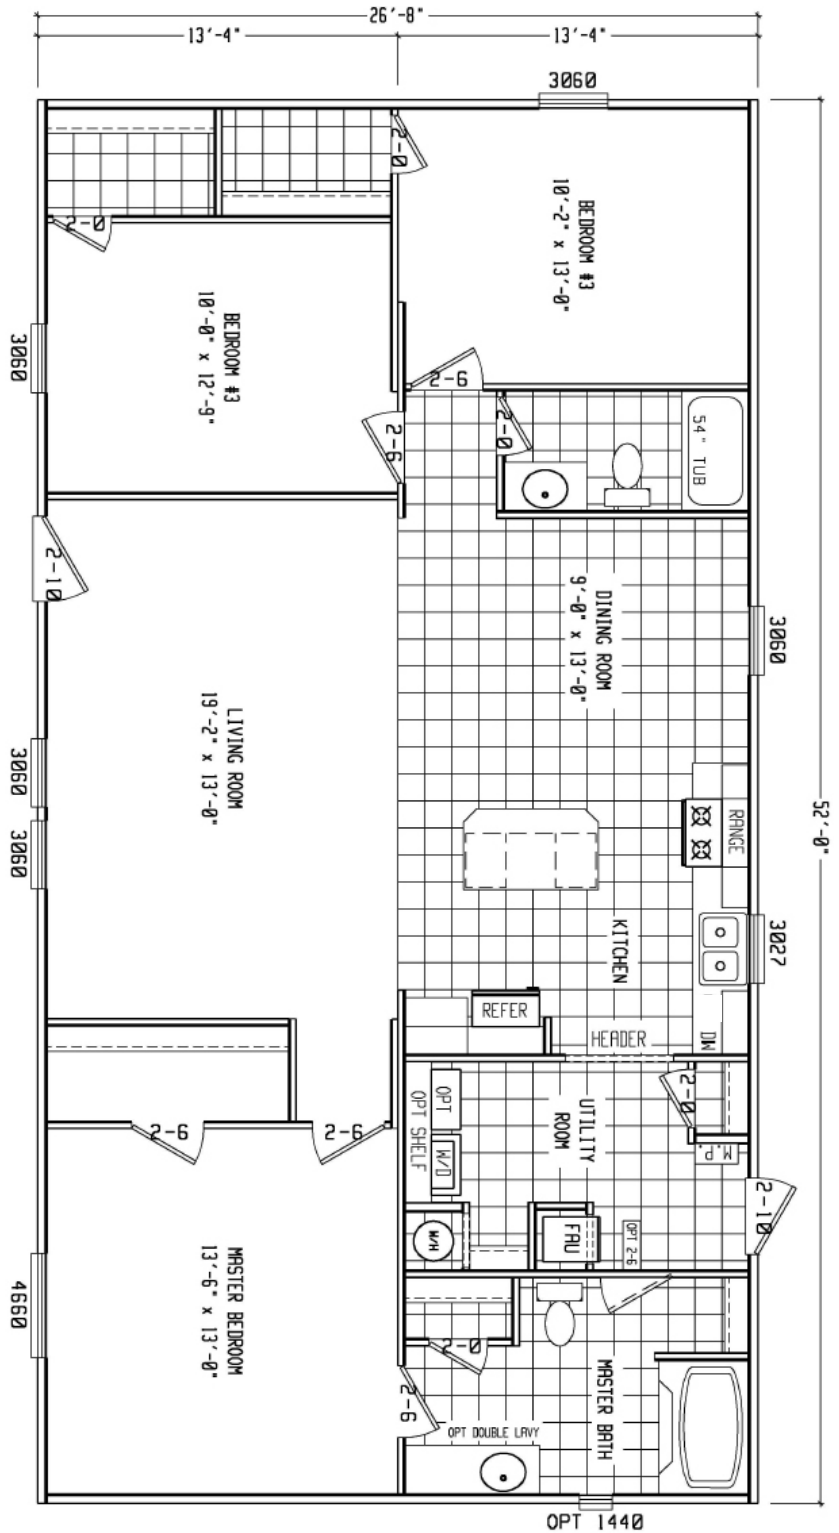

# Stillwater

Alamo Lite Series

**3 Bedroom, 2 Bath**  
**Approx. 1,387 Sq. Ft.**

Last Updated: 1-5-17

Important: Due to our policy of continual improvement, all information in our brochures may vary from actual home. The right is reserved to make changes at any time, without notice or obligation, in colors, materials, specifications, processes, and models. All dimensions and square footage calculations are nominal and approximate figures. Please check with your local sales associate for specific and current information.