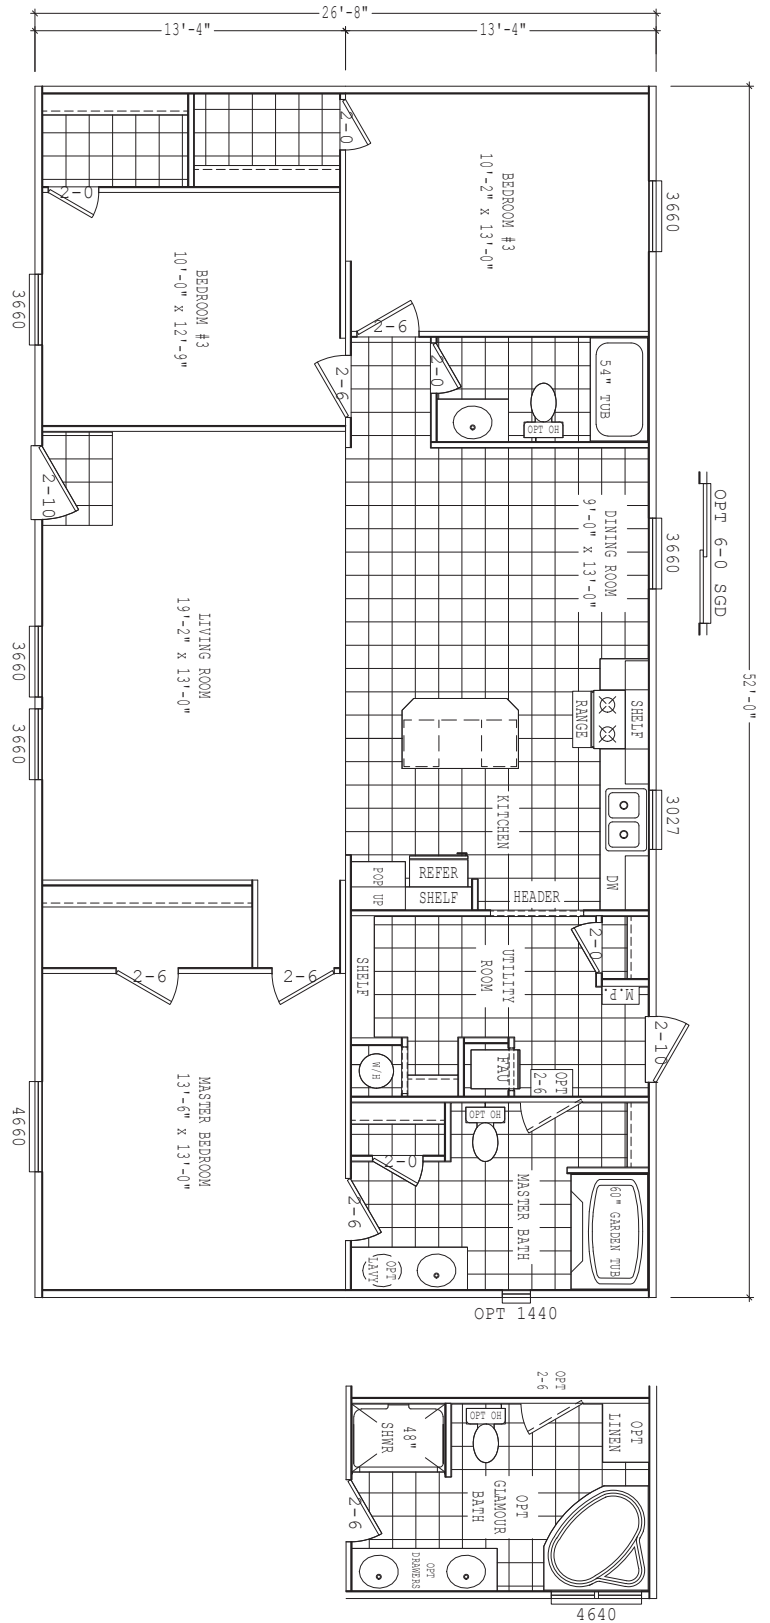

Stillwater

Alamo Lite Series

3 Bedroom, 2 Bath
Approx. 1,387 Sq. Ft.

Last Updated: 10-1-19

Important: Due to our policy of continual improvement, all information in our brochures may vary from actual home. The right is reserved to make changes at any time, without notice or obligation, in colors, materials, specifications, processes, and models. All dimensions and square footage calculations are nominal and approximate figures. Please check with your local sales associate for specific and current information.