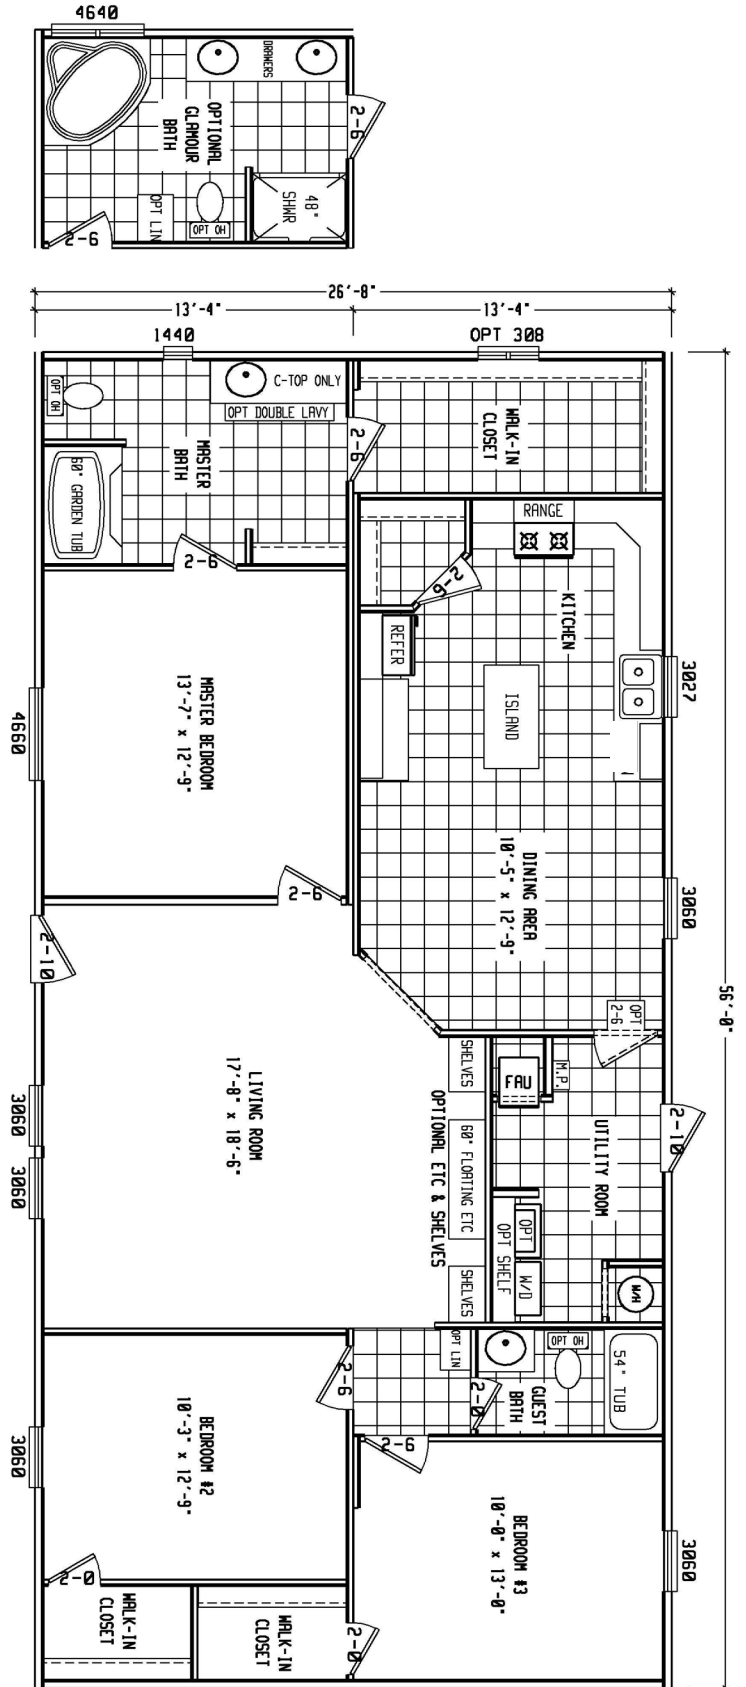

Lariat

Alamo Lite Series

3 Bedroom, 2 Bath
Approx. 1,493 Sq. Ft.

Last Updated: 1-5-17

Important: Due to our policy of continual improvement, all information in our brochures may vary from actual home. The right is reserved to make changes at any time, without notice or obligation, in colors, materials, specifications, processes, and models. All dimensions and square footage calculations are nominal and approximate figures. Please check with your local sales associate for specific and current information.

Factory Expo
 "Factory Direct Value"
 HOME CENTERS

2075 State Highway 46, North, Seguin, TX 78155

For Detailed Directions See Map On Our Website

1-800-807-8536