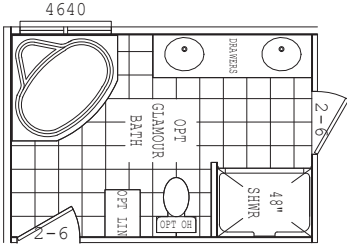

Lariat

Alamo Lite Series

3 Bedroom, 2 Bath
Approx. 1,493 Sq. Ft.

Last Updated: 10-1-19

Important: Due to our policy of continual improvement, all information in our brochures may vary from actual home. The right is reserved to make changes at any time, without notice or obligation, in colors, materials, specifications, processes, and models. All dimensions and square footage calculations are nominal and approximate figures. Please check with your local sales associate for specific and current information.