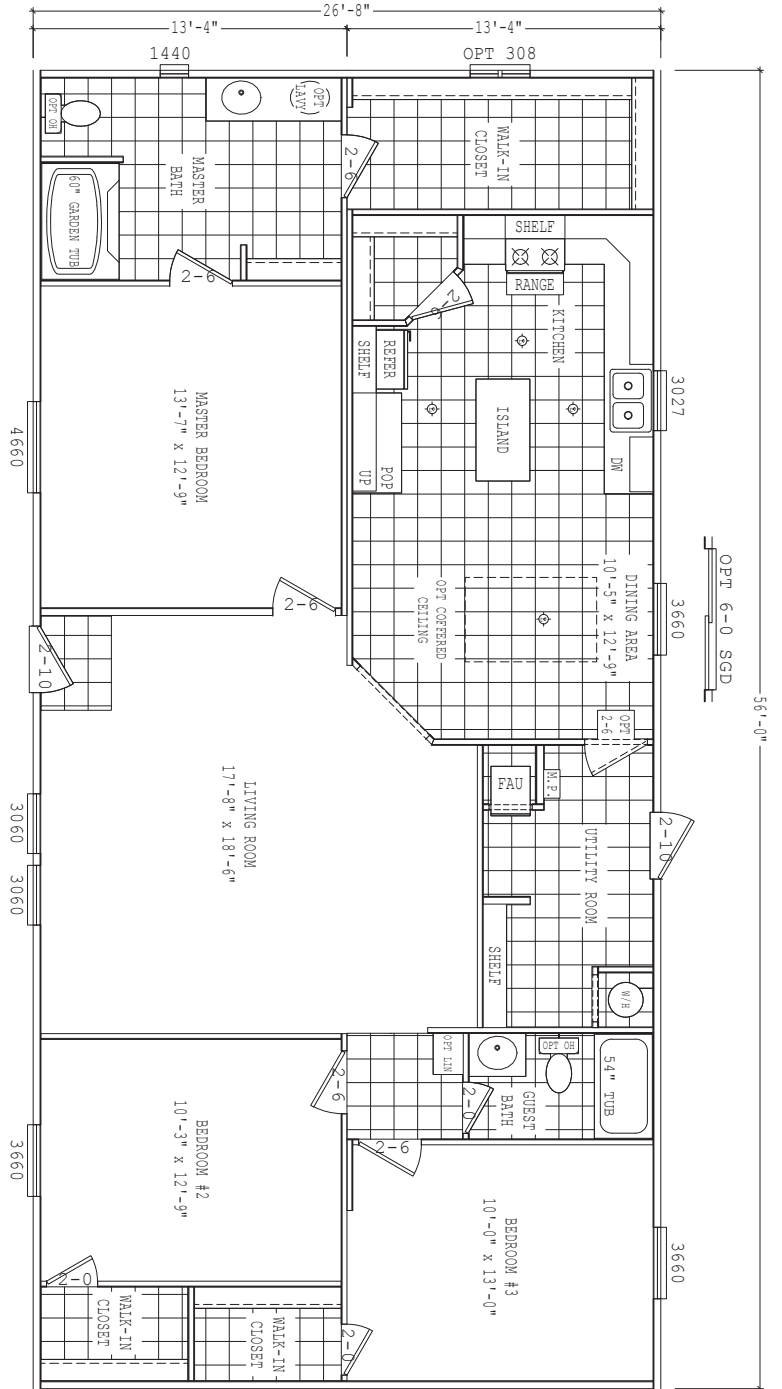

Lariat

Alamo Lite Series

3 Bedroom, 2 Bath
Approx. 1,493 Sq. Ft.

Last Updated: 10-1-19

Important: Due to our policy of continual improvement, all information in our brochures may vary from actual home. The right is reserved to make changes at any time, without notice or obligation, in colors, materials, specifications, processes, and models. All dimensions and square footage calculations are nominal and approximate figures. Please check with your local sales associate for specific and current information.