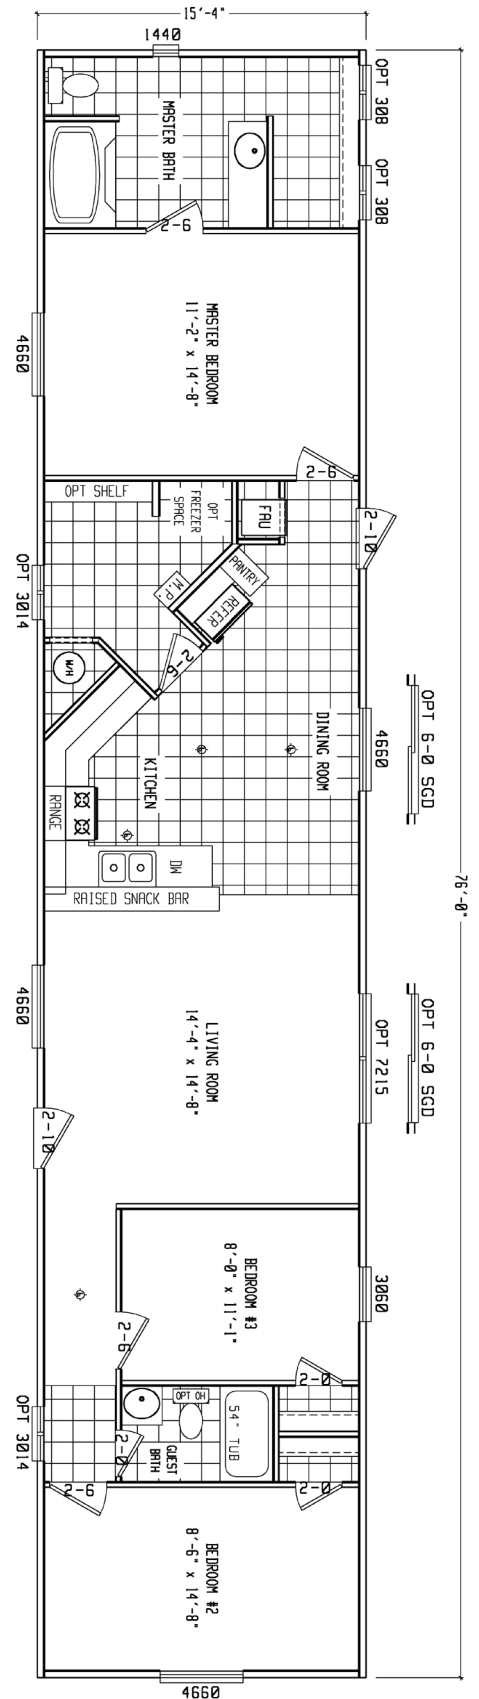

Riata

Alamo Lite Series

3 Bedroom, 2 Bath
Approx. 1,165 Sq. Ft.

Last Updated: 1-5-17

Important: Due to our policy of continual improvement, all information in our brochures may vary from actual home. The right is reserved to make changes at any time, without notice or obligation, in colors, materials, specifications, processes, and models. All dimensions and square footage calculations are nominal and approximate figures. Please check with your local sales associate for specific and current information.

Factory Expo
"Factory Direct Value"
HOME CENTERS

2075 State Highway 46, North, Seguin, TX 78155

For Detailed Directions See Map On Our Website

1-800-807-8536