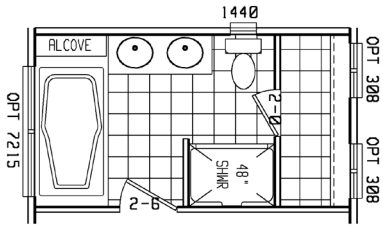

Riata

Alamo Lite Series

3 Bedroom, 2 Bath
Approx. 1,165 Sq. Ft.

Last Updated: 1-5-17

Important: Due to our policy of continual improvement, all information in our brochures may vary from actual home. The right is reserved to make changes at any time, without notice or obligation, in colors, materials, specifications, processes, and models. All dimensions and square footage calculations are nominal and approximate figures. Please check with your local sales associate for specific and current information.