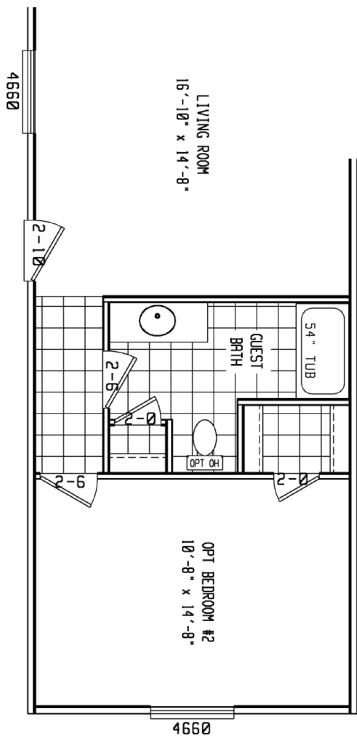

Riata

Alamo Lite Series

3 Bedroom, 2 Bath
Approx. 1,165 Sq. Ft.

Last Updated: 1-5-17

Important: Due to our policy of continual improvement, all information in our brochures may vary from actual home. The right is reserved to make changes at any time, without notice or obligation, in colors, materials, specifications, processes, and models. All dimensions and square footage calculations are nominal and approximate figures. Please check with your local sales associate for specific and current information.