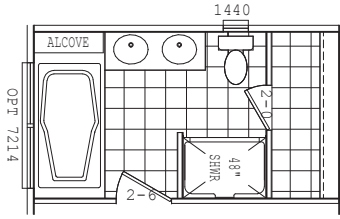

Riata

Alamo Lite Series

3 Bedroom, 2 Bath
Approx. 1,165 Sq. Ft.

Last Updated: 10-1-19

Important: Due to our policy of continual improvement, all information in our brochures may vary from actual home. The right is reserved to make changes at any time, without notice or obligation, in colors, materials, specifications, processes, and models. All dimensions and square footage calculations are nominal and approximate figures. Please check with your local sales associate for specific and current information.

OPT
GLAMOUR
BATH

OPT
2 BEDROOM

2075 State Highway 46, North, Seguin, TX 78155

Factory Expo
"Factory Direct Value"
HOME CENTERS

For Detailed Directions See Map On Our Website

1-800-807-8536