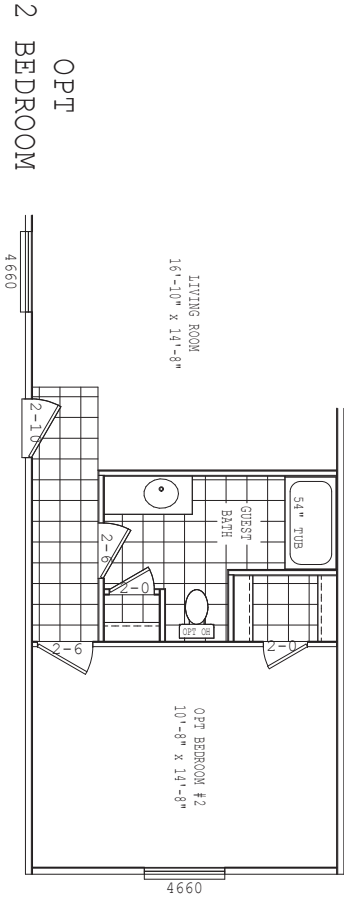

Riata

Alamo Lite Series

3 Bedroom, 2 Bath
Approx. 1,165 Sq. Ft.

Last Updated: 10-1-19

Important: Due to our policy of continual improvement, all information in our brochures may vary from actual home. The right is reserved to make changes at any time, without notice or obligation, in colors, materials, specifications, processes, and models. All dimensions and square footage calculations are nominal and approximate figures. Please check with your local sales associate for specific and current information.

OPT
GLAMOUR
BATH

OPT
2 BEDROOM

2075 State Highway 46, North, Seguin, TX 78155

Factory Expo
"Factory Direct Value"
HOME CENTERS

For Detailed Directions See Map On Our Website

1-800-807-8536