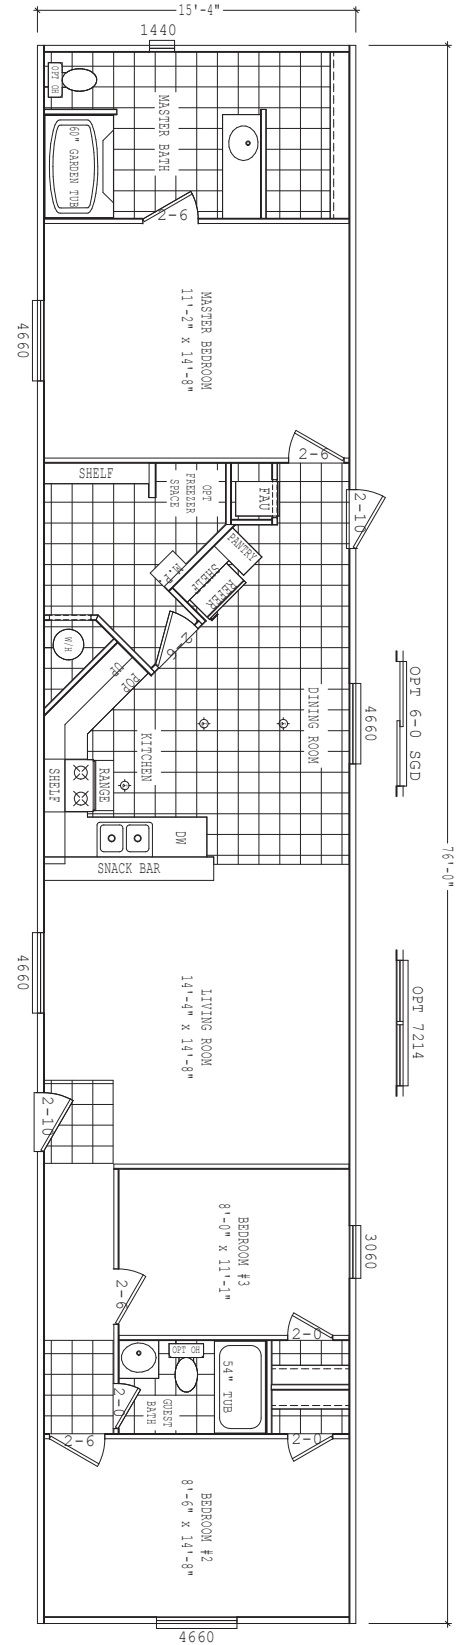

Riata

Alamo Lite Series

3 Bedroom, 2 Bath
Approx. 1,165 Sq. Ft.

Last Updated: 10-1-19

Important: Due to our policy of continual improvement, all information in our brochures may vary from actual home. The right is reserved to make changes at any time, without notice or obligation, in colors, materials, specifications, processes, and models. All dimensions and square footage calculations are nominal and approximate figures. Please check with your local sales associate for specific and current information.

OPT
GLAMOUR
BATH

OPT
2 BEDROOM

2075 State Highway 46, North, Seguin, TX 78155

Factory Expo
"Factory Direct Value"
HOME CENTERS

For Detailed Directions See Map On Our Website

1-800-807-8536