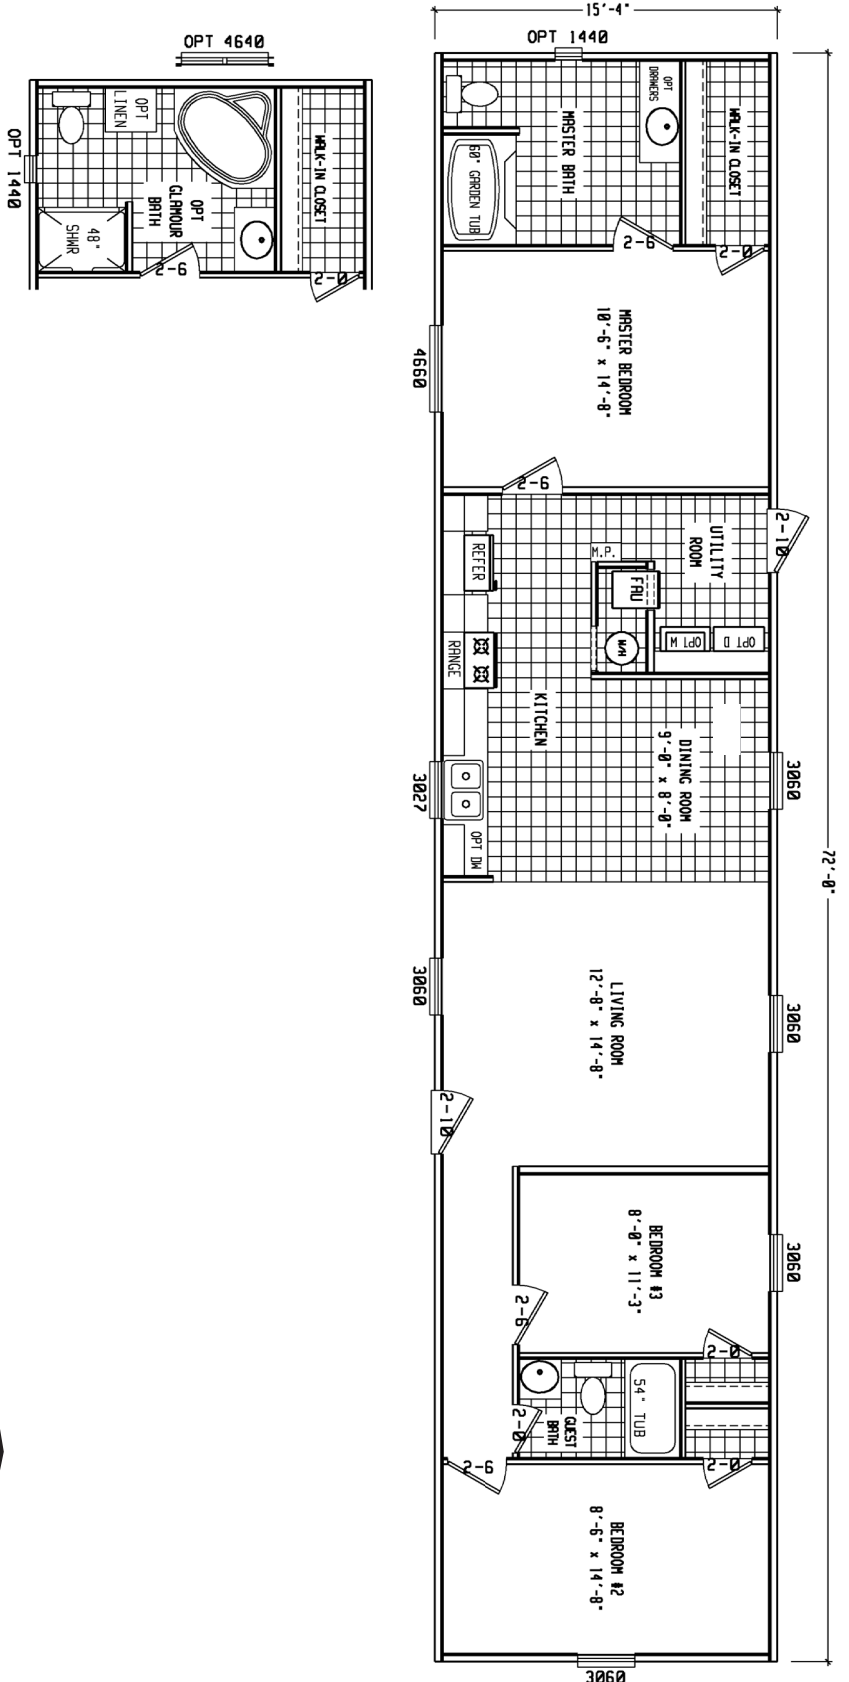

Brazoria

Alamo Lite Series

3 Bedroom, 2 Bath
Approx. 1,104 Sq. Ft.

Last Updated: 7-28-17

Important: Due to our policy of continual improvement, all information in our brochures may vary from actual home. The right is reserved to make changes at any time, without notice or obligation, in colors, materials, specifications, processes, and models. All dimensions and square footage calculations are nominal and approximate figures. Please check with your local sales associate for specific and current information.