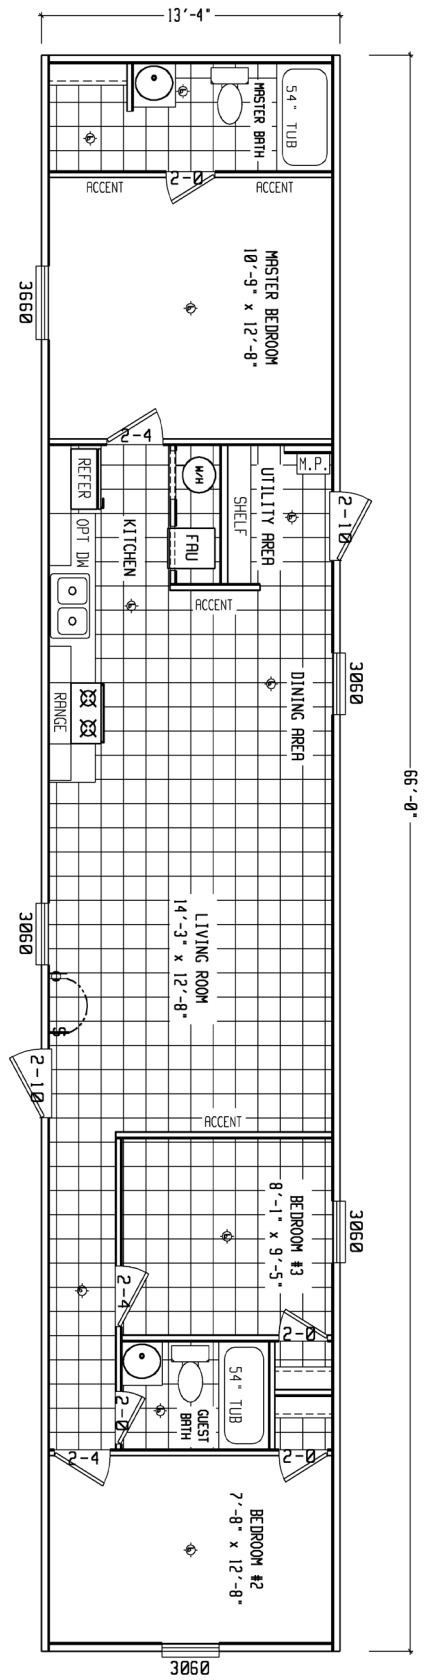

Denton

Value Max Series

3 Bedroom, 2 Bath
Approx. 880 Sq. Ft.

Last Updated: 2-16-18

Important: Due to our policy of continual improvement, all information in our brochures may vary from actual home. The right is reserved to make changes at any time, without notice or obligation, in colors, materials, specifications, processes, and models. All dimensions and square footage calculations are nominal and approximate figures. Please check with your local sales associate for specific and current information.

Factory Expo

"Factory Direct Value" HOME CENTERS

2075 State Highway 46, North, Seguin, TX 78155

For Detailed Directions See Map On Our Website
1-800-807-8536