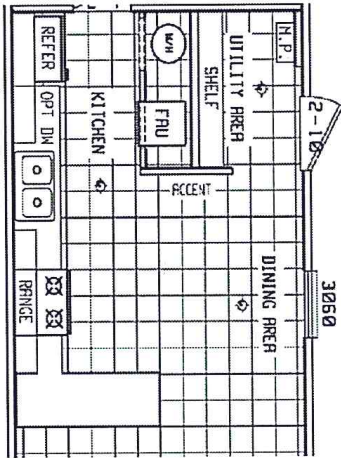

Grapevine

Value Max Series

3 Bedroom, 2 Bath
Approx. 1,013 Sq. Ft.

Last Updated: 1-10-19

Important: Due to our policy of continual improvement, all information in our brochures may vary from actual home. The right is reserved to make changes at any time, without notice or obligation, in colors, materials, specifications, processes, and models. All dimensions and square footage calculations are nominal and approximate figures. Please check with your local sales associate for specific and current information.