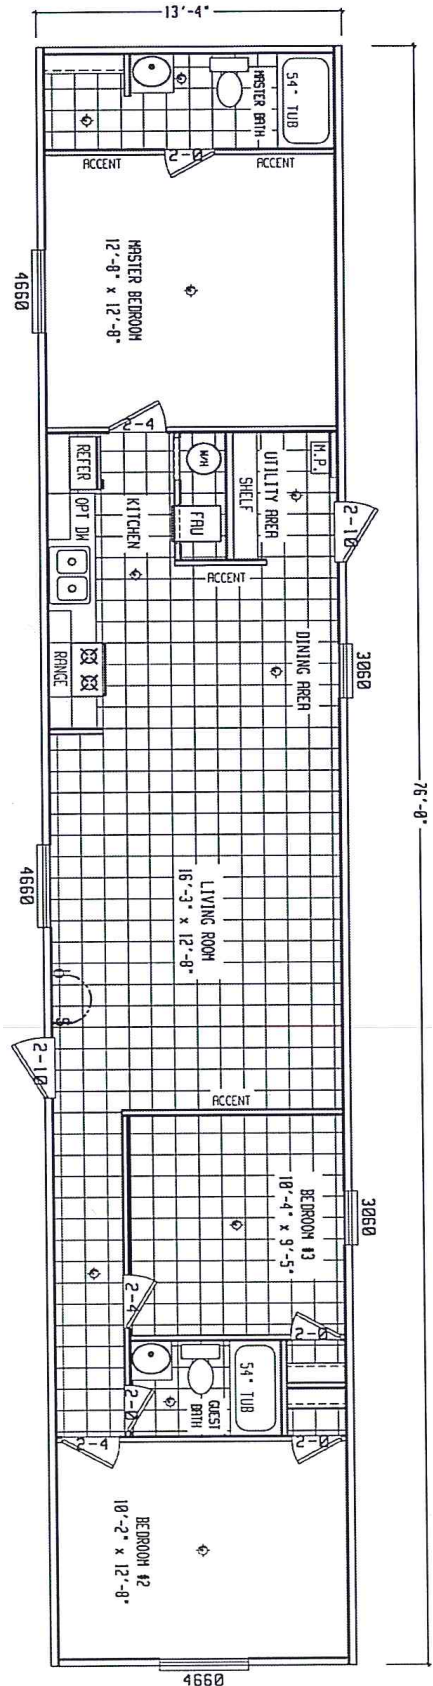

Grapevine

Value Max Series

3 Bedroom, 2 Bath
Approx. 1,013 Sq. Ft.

Last Updated: 1-10-19

Important: Due to our policy of continual improvement, all information in our brochures may vary from actual home. The right is reserved to make changes at any time, without notice or obligation, in colors, materials, specifications, processes, and models. All dimensions and square footage calculations are nominal and approximate figures. Please check with your local sales associate for specific and current information.

Factory Expo
"Factory Direct Value"
HOME CENTERS

2075 State Highway 46, North, Seguin, TX 78155

For Detailed Directions See Map On Our Website

1-800-807-8536