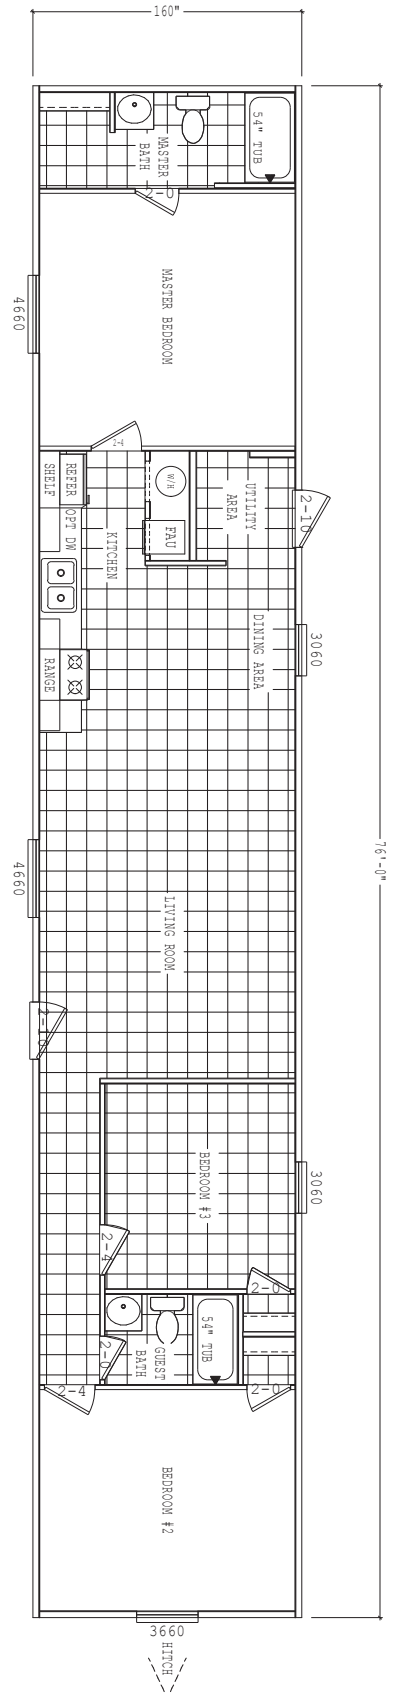

Grapevine

Value Max Series

3 Bedroom, 2 Bath
Approx. 1,013 Sq. Ft.

Last Updated: 10-1-19

Important: Due to our policy of continual improvement, all information in our brochures may vary from actual home. The right is reserved to make changes at any time, without notice or obligation, in colors, materials, specifications, processes, and models. All dimensions and square footage calculations are nominal and approximate figures. Please check with your local sales associate for specific and current information.

Factory Expo
"Factory Direct Value"
HOME CENTERS
2075 State Highway 46, North, Seguin, TX 78155

For Detailed Directions See Map On Our Website
1-800-807-8536