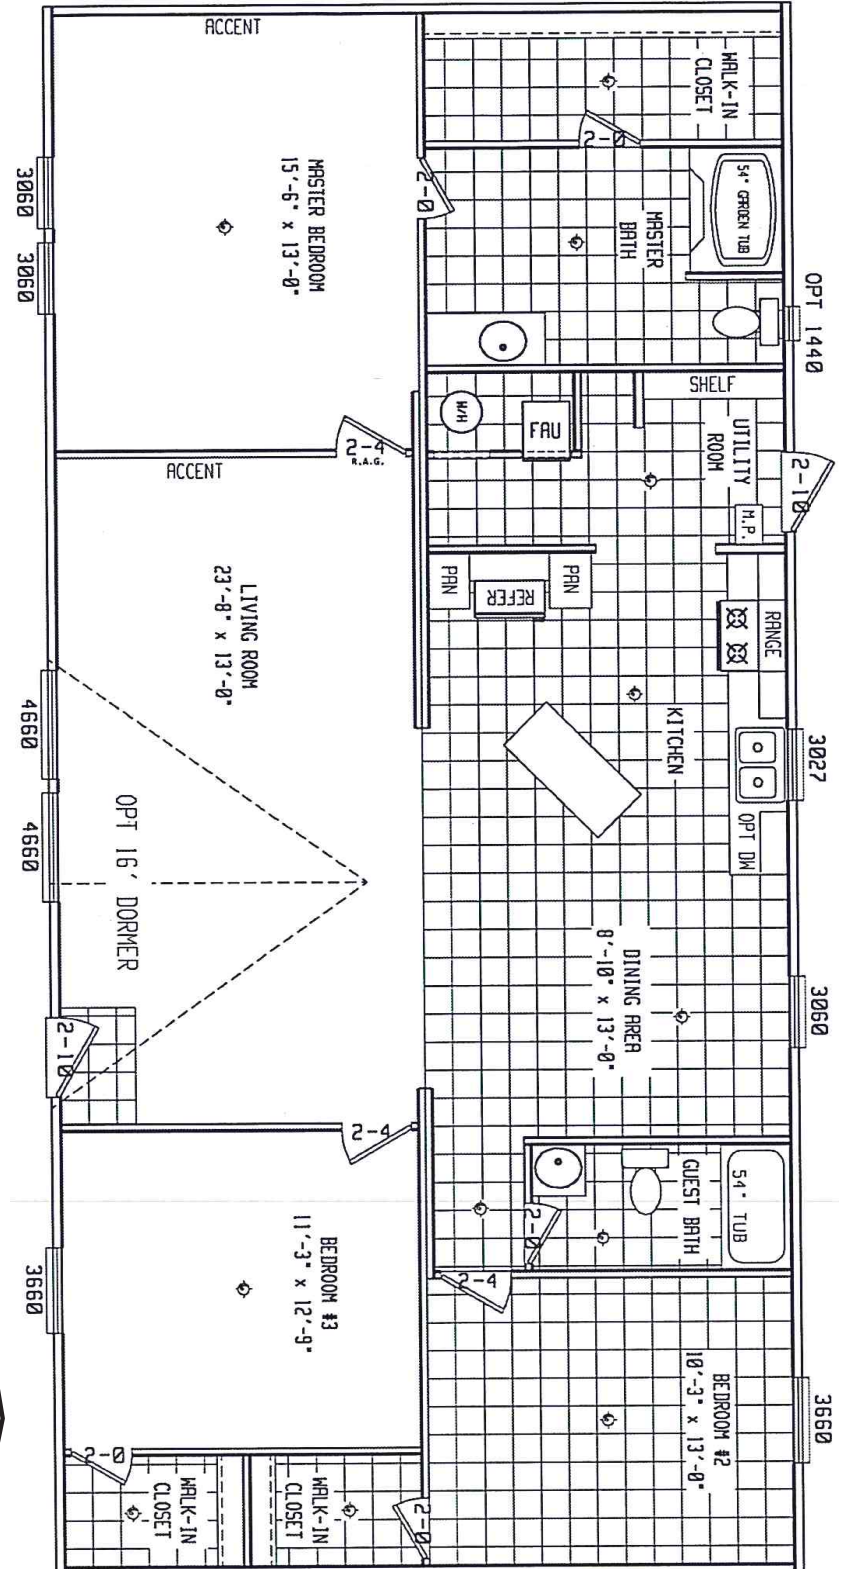

Hearne

Value Max Series

3 Bedroom, 2 Bath
Approx. 1,493 Sq. Ft.

Last Updated: 1-10-19

Important: Due to our policy of continual improvement, all information in our brochures may vary from actual home. The right is reserved to make changes at any time, without notice or obligation, in colors, materials, specifications, processes, and models. All dimensions and square footage calculations are nominal and approximate figures. Please check with your local sales associate for specific and current information.

Factory Expo
"Factory Direct Value"
 HOME CENTERS
 2075 State Highway 46, North, Seguin, TX 78155

For Detailed Directions See Map On Our Website
1-800-807-8536