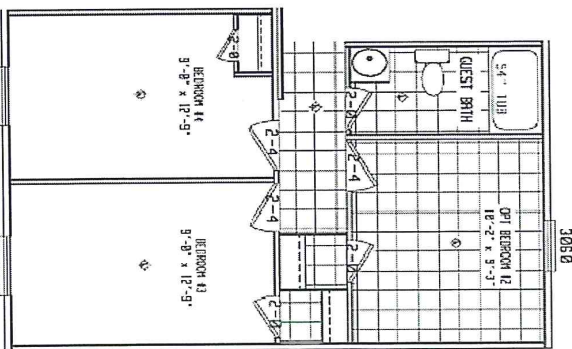

Hearne

Value Max Series

3 Bedroom, 2 Bath
Approx. 1,493 Sq. Ft.

Last Updated: 1-10-19

Important: Due to our policy of continual improvement, all information in our brochures may vary from actual home. The right is reserved to make changes at any time, without notice or obligation, in colors, materials, specifications, processes, and models. All dimensions and square footage calculations are nominal and approximate figures. Please check with your local sales associate for specific and current information.