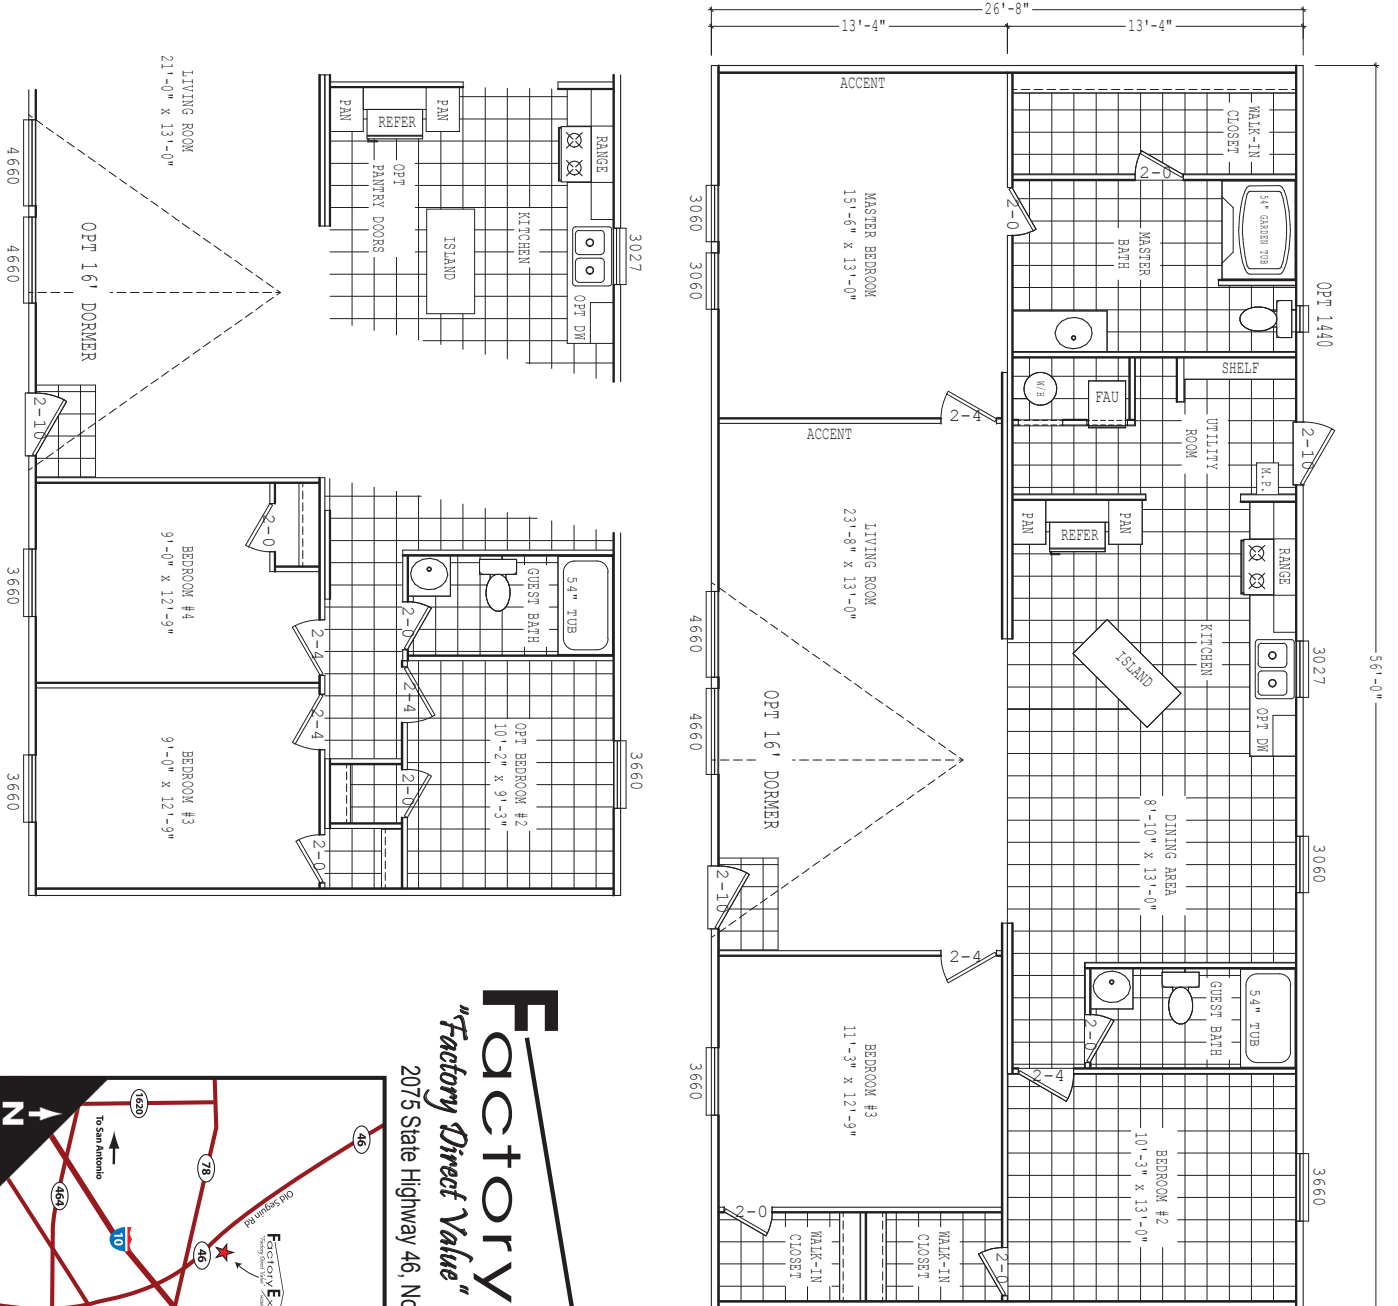

# Hearne

Value Max Series

3 Bedroom, 2 Bath  
Approx. 1,493 Sq. Ft.

Last Updated: 10-1-19

Important: Due to our policy of continual improvement, all information in our brochures may vary from actual home. The right is reserved to make changes at any time, without notice or obligation, in colors, materials, specifications, processes, and models. All dimensions and square footage calculations are nominal and approximate figures. Please check with your local sales associate for specific and current information.