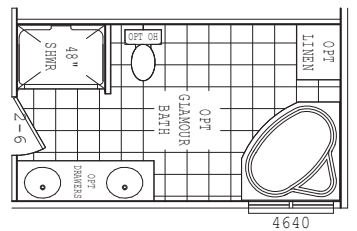

Bexley

Alamo Lite Series

3 Bedrooms, 2 Baths
Approx. 1,472 Sq. Ft.

Last Updated: 10-1-19

Important: Due to our policy of continual improvement, all information in our brochures may vary from actual home. The right is reserved to make changes at any time, without notice or obligation, in colors, materials, specifications, processes, and models. All dimensions and square footage calculations are nominal and approximate figures. Please check with your local sales associate for specific and current information.