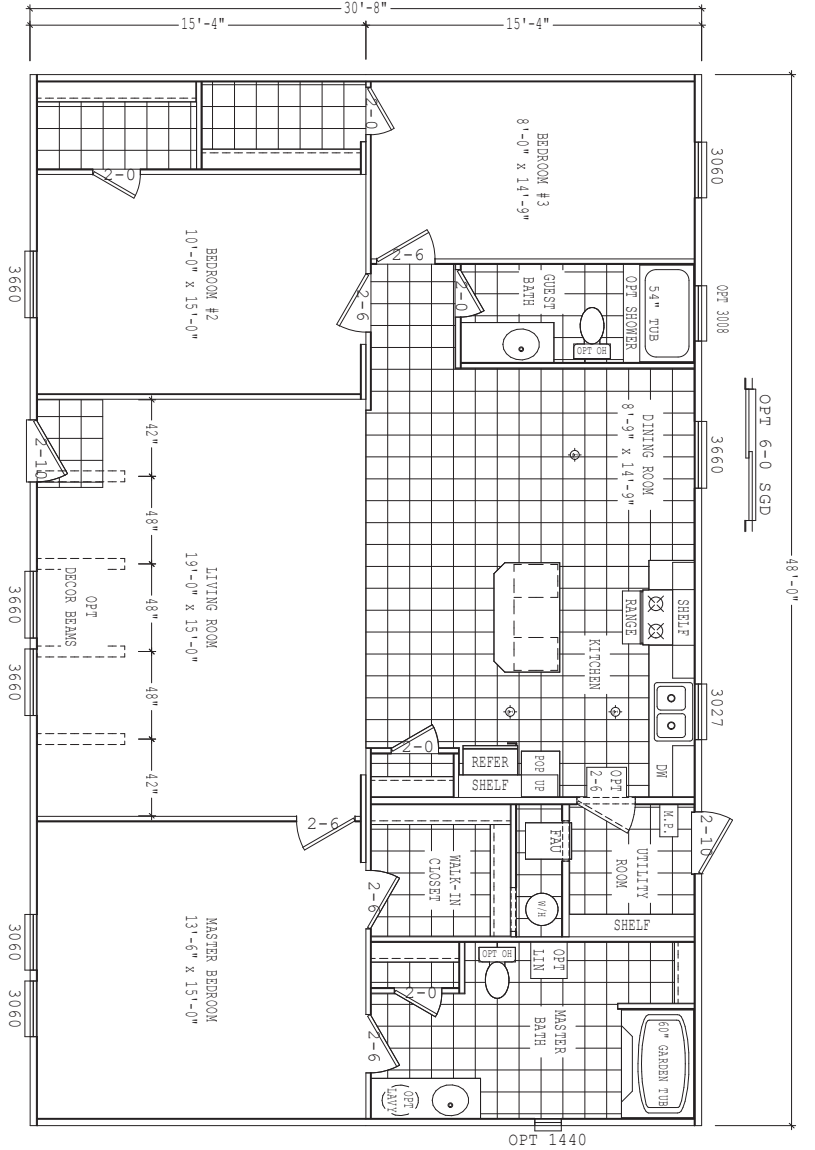

Bexley

Alamo Lite Series

3 Bedrooms, 2 Baths
Approx. 1,472 Sq. Ft.

Last Updated: 10-1-19

Important: Due to our policy of continual improvement, all information in our brochures may vary from actual home. The right is reserved to make changes at any time, without notice or obligation, in colors, materials, specifications, processes, and models. All dimensions and square footage calculations are nominal and approximate figures. Please check with your local sales associate for specific and current information.