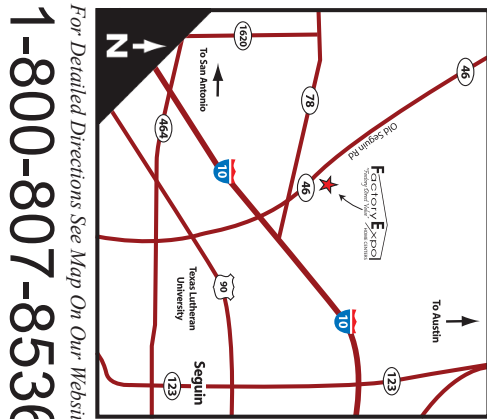

# Bandit

Canyon Lake Series

3 Bedrooms, 2 Baths  
Approx. 1,387 Sq. Ft.

Last Updated: 10-16-18

Important: Due to our policy of continual improvement, all information in our brochures may vary from actual home. The right is reserved to make changes at any time, without notice or obligation, in colors, materials, specifications, processes, and models. All dimensions and square footage calculations are nominal and approximate figures. Please check with your local sales associate for specific and current information.

**Factory Expo**  
"Factory Direct Value"  
HOME CENTERS  
2075 State Highway 46, North, Seguin, TX 78155

For Detailed Directions See Map On Our Website  
**1-800-807-8536**