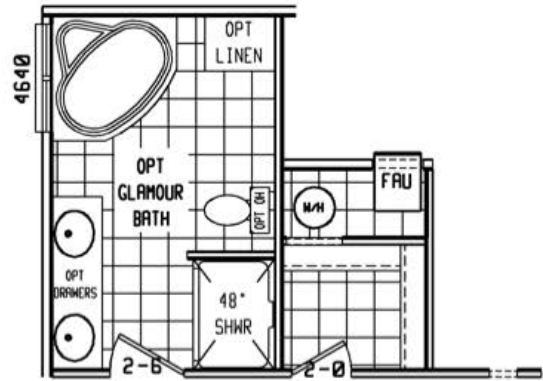

Elmendorf

Canyon Lake Series

3 Bedrooms, 2 Baths
Approx. 1,173 Sq. Ft.

Last Updated: 10-16-18

Important: Due to our policy of continual improvement, all information in our brochures may vary from actual home. The right is reserved to make changes at any time, without notice or obligation, in colors, materials, specifications, processes, and models. All dimensions and square footage calculations are nominal and approximate figures. Please check with your local sales associate for specific and current information.