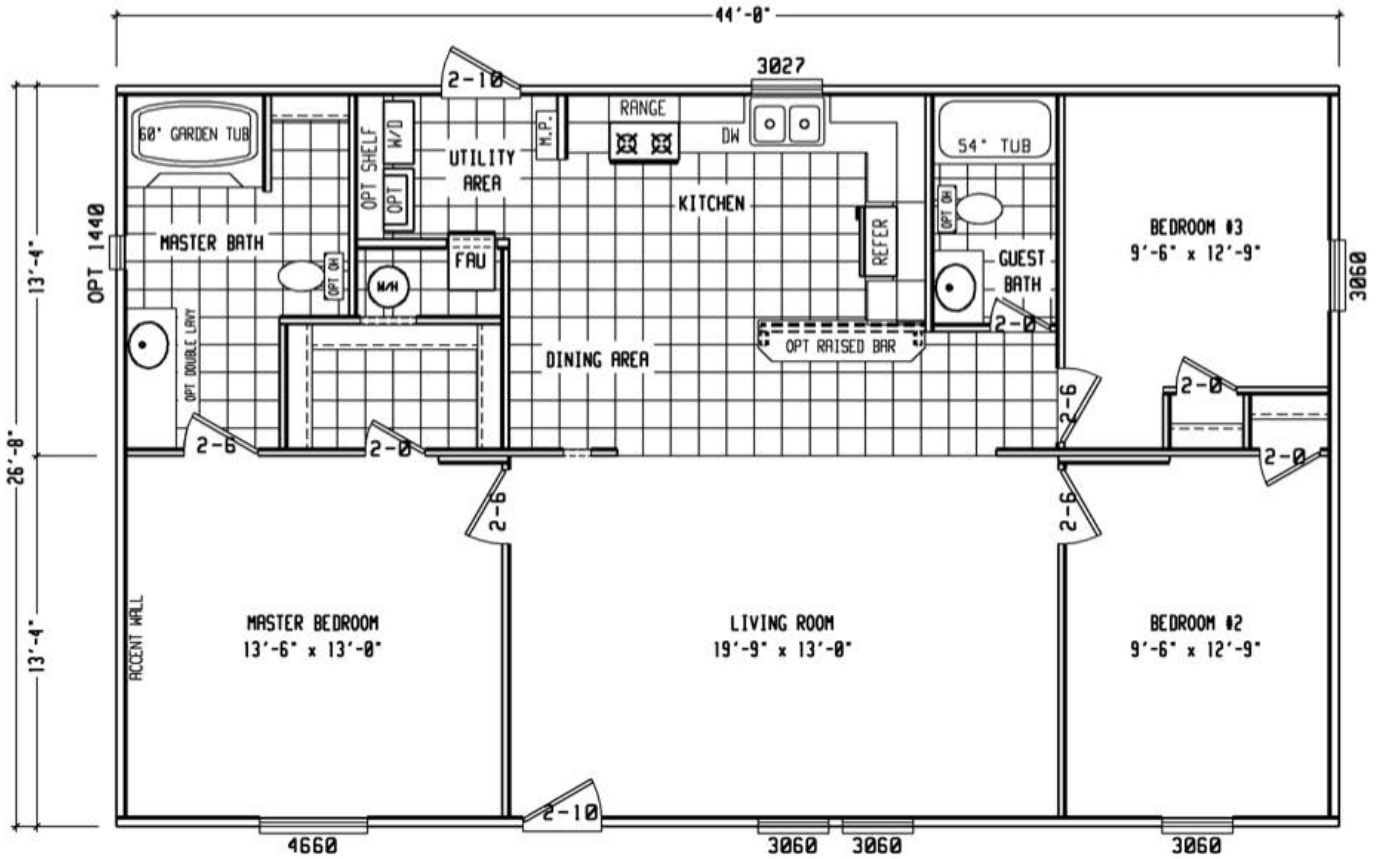

Elmendorf

Canyon Lake Series

3 Bedrooms, 2 Baths
Approx. 1,173 Sq. Ft.

Last Updated: 10-16-18

Important: Due to our policy of continual improvement, all information in our brochures may vary from actual home. The right is reserved to make changes at any time, without notice or obligation, in colors, materials, specifications, processes, and models. All dimensions and square footage calculations are nominal and approximate figures. Please check with your local sales associate for specific and current information.