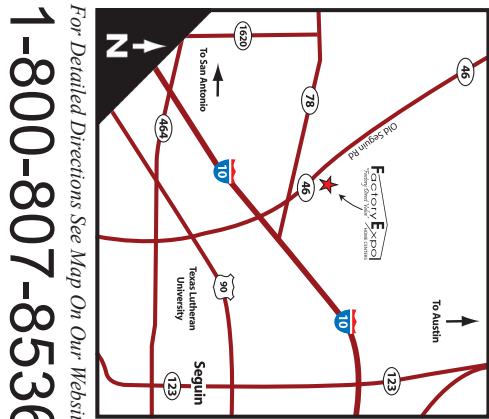

Elmendorf

Canyon Lake Series

3 Bedrooms, 2 Baths
Approx. 1,173 Sq. Ft.

Last Updated: 10-16-18

Important: Due to our policy of continual improvement, all information in our brochures may vary from actual home. The right is reserved to make changes at any time, without notice or obligation, in colors, materials, specifications, processes, and models. All dimensions and square footage calculations are nominal and approximate figures. Please check with your local sales associate for specific and current information.

2075 State Highway 46, North, Seguin, TX 78155

Factory Expo
"Factory Direct Value"
HOME CENTERS

For Detailed Directions See Map On Our Website

1-800-807-8536