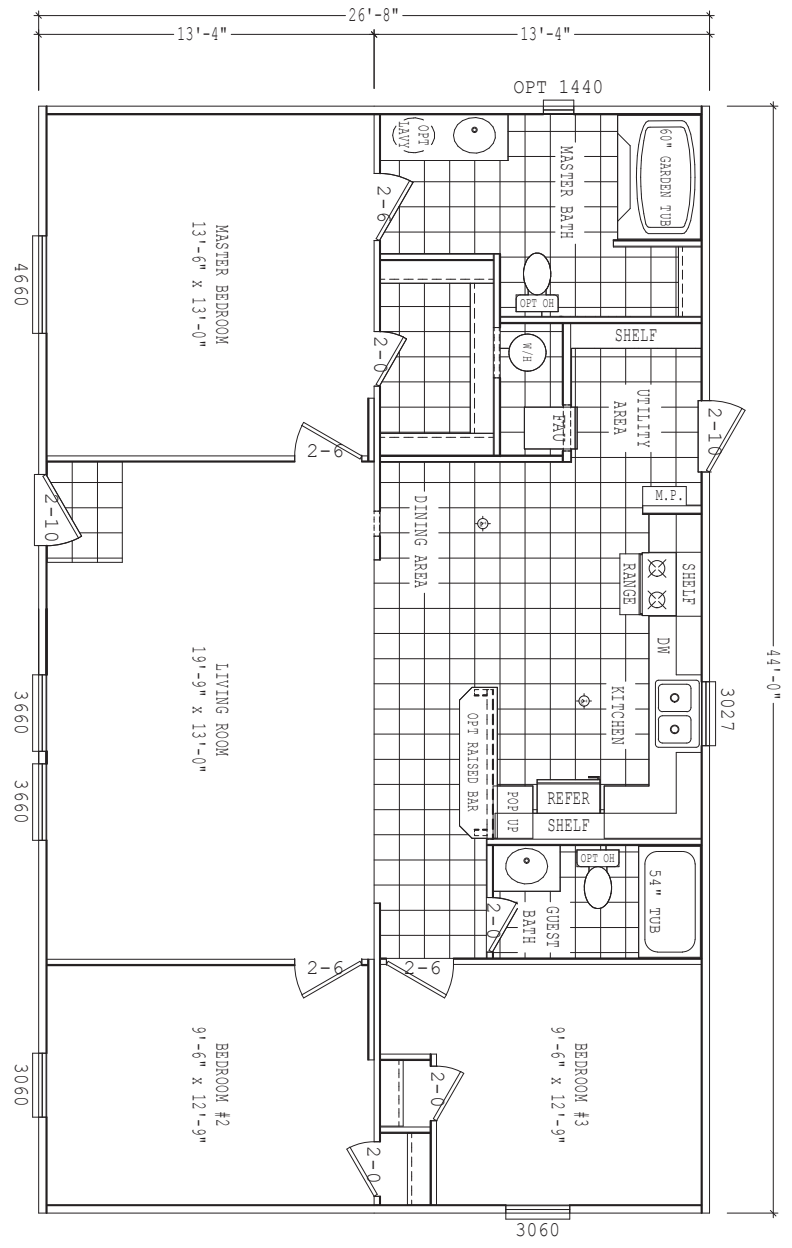

Elmendorf

Canyon Lake Series

3 Bedrooms, 2 Baths
Approx. 1,173 Sq. Ft.

Last Updated: 10-1-19

Important: Due to our policy of continual improvement, all information in our brochures may vary from actual home. The right is reserved to make changes at any time, without notice or obligation, in colors, materials, specifications, processes, and models. All dimensions and square footage calculations are nominal and approximate figures. Please check with your local sales associate for specific and current information.