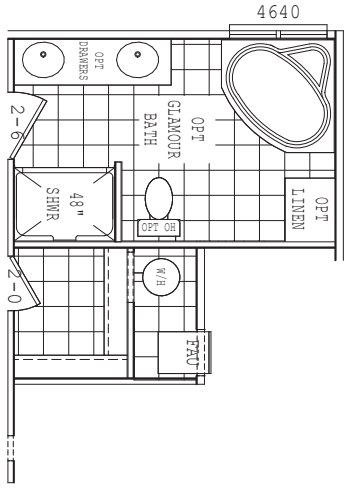

Elmendorf

Canyon Lake Series

3 Bedrooms, 2 Baths
Approx. 1,173 Sq. Ft.

Last Updated: 10-1-19

Important: Due to our policy of continual improvement, all information in our brochures may vary from actual home. The right is reserved to make changes at any time, without notice or obligation, in colors, materials, specifications, processes, and models. All dimensions and square footage calculations are nominal and approximate figures. Please check with your local sales associate for specific and current information.