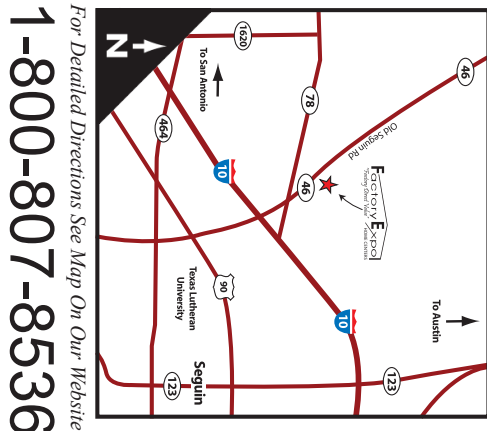

# Harland

Canyon Lake Series

4 Bedrooms, 2 Baths  
Approx. 2,027 Sq. Ft.

Last Updated: 10-16-18

Important: Due to our policy of continual improvement, all information in our brochures may vary from actual home. The right is reserved to make changes at any time, without notice or obligation, in colors, materials, specifications, processes, and models. All dimensions and square footage calculations are nominal and approximate figures. Please check with your local sales associate for specific and current information.

**Factory Expo**  
"Factory Direct Value"  
HOME CENTERS  
2075 State Highway 46, North, Seguin, TX 78155

For Detailed Directions See Map On Our Website  
1-800-807-8536