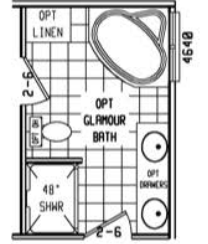

# Harland

Canyon Lake Series

4 Bedrooms, 2 Baths  
Approx. 2,027 Sq. Ft.

Last Updated: 10-16-18

Important: Due to our policy of continual improvement, all information in our brochures may vary from actual home. The right is reserved to make changes at any time, without notice or obligation, in colors, materials, specifications, processes, and models. All dimensions and square footage calculations are nominal and approximate figures. Please check with your local sales associate for specific and current information.