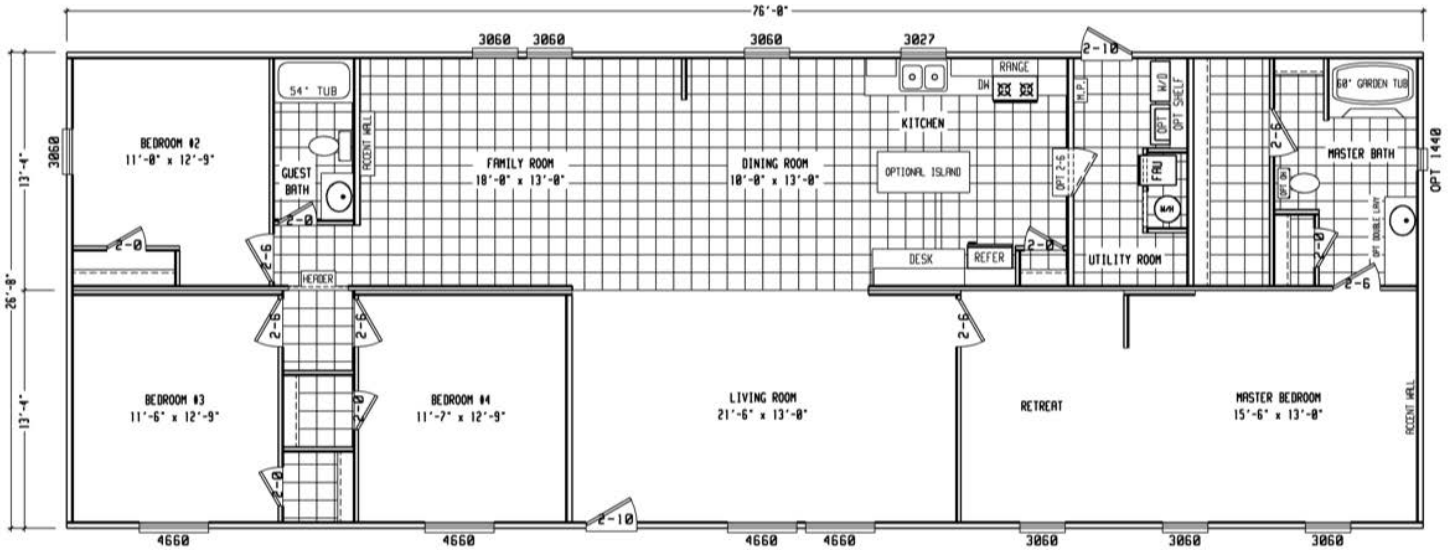

# Harland

Canyon Lake Series

4 Bedrooms, 2 Baths  
Approx. 2,027 Sq. Ft.

Last Updated: 10-16-18

Important: Due to our policy of continual improvement, all information in our brochures may vary from actual home. The right is reserved to make changes at any time, without notice or obligation, in colors, materials, specifications, processes, and models. All dimensions and square footage calculations are nominal and approximate figures. Please check with your local sales associate for specific and current information.