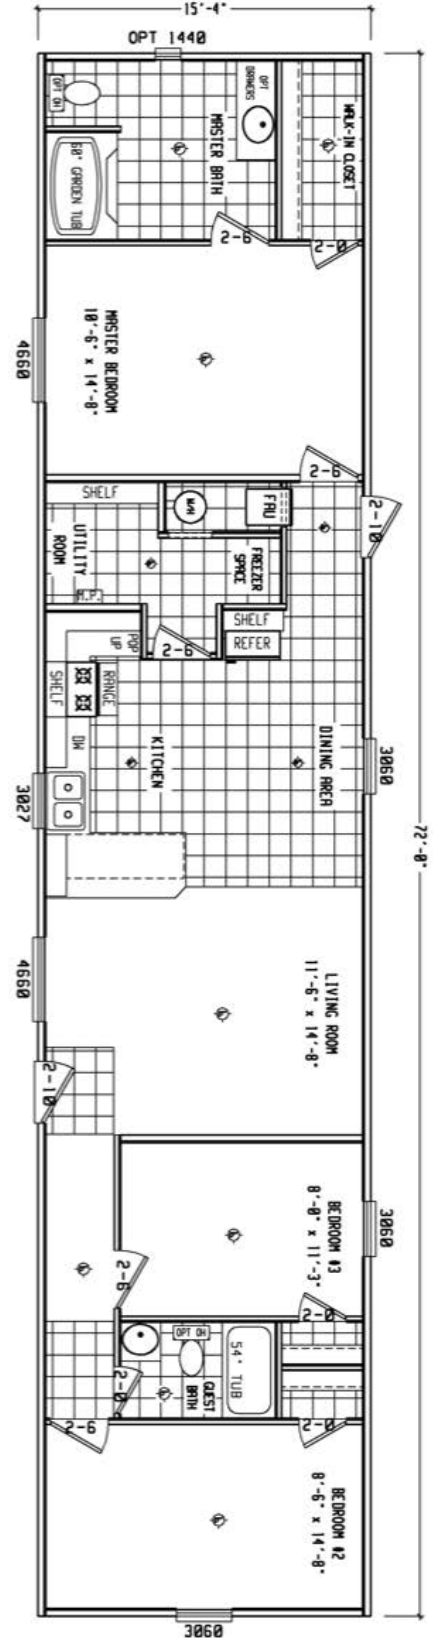

McQueeney

Canyon Lake Series

3 Bedrooms, 2 Baths
Approx. 1,104 Sq. Ft.

Last Updated: 10-16-18

Important: Due to our policy of continual improvement, all information in our brochures may vary from actual home. The right is reserved to make changes at any time, without notice or obligation, in colors, materials, specifications, processes, and models. All dimensions and square footage calculations are nominal and approximate figures. Please check with your local sales associate for specific and current information.

Factory Expo
"Factory Direct Value"
HOME CENTERS

2075 State Highway 46, North, Seguin, TX 78155

For Detailed Directions See Map On Our Website

1-800-807-8536