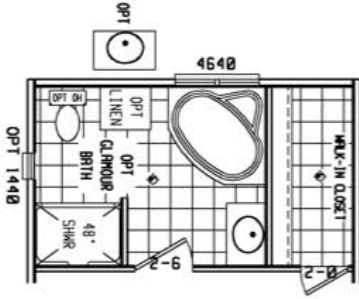

McQueeney

Canyon Lake Series

3 Bedrooms, 2 Baths
Approx. 1,104 Sq. Ft.

Last Updated: 10-16-18

Important: Due to our policy of continual improvement, all information in our brochures may vary from actual home. The right is reserved to make changes at any time, without notice or obligation, in colors, materials, specifications, processes, and models. All dimensions and square footage calculations are nominal and approximate figures. Please check with your local sales associate for specific and current information.