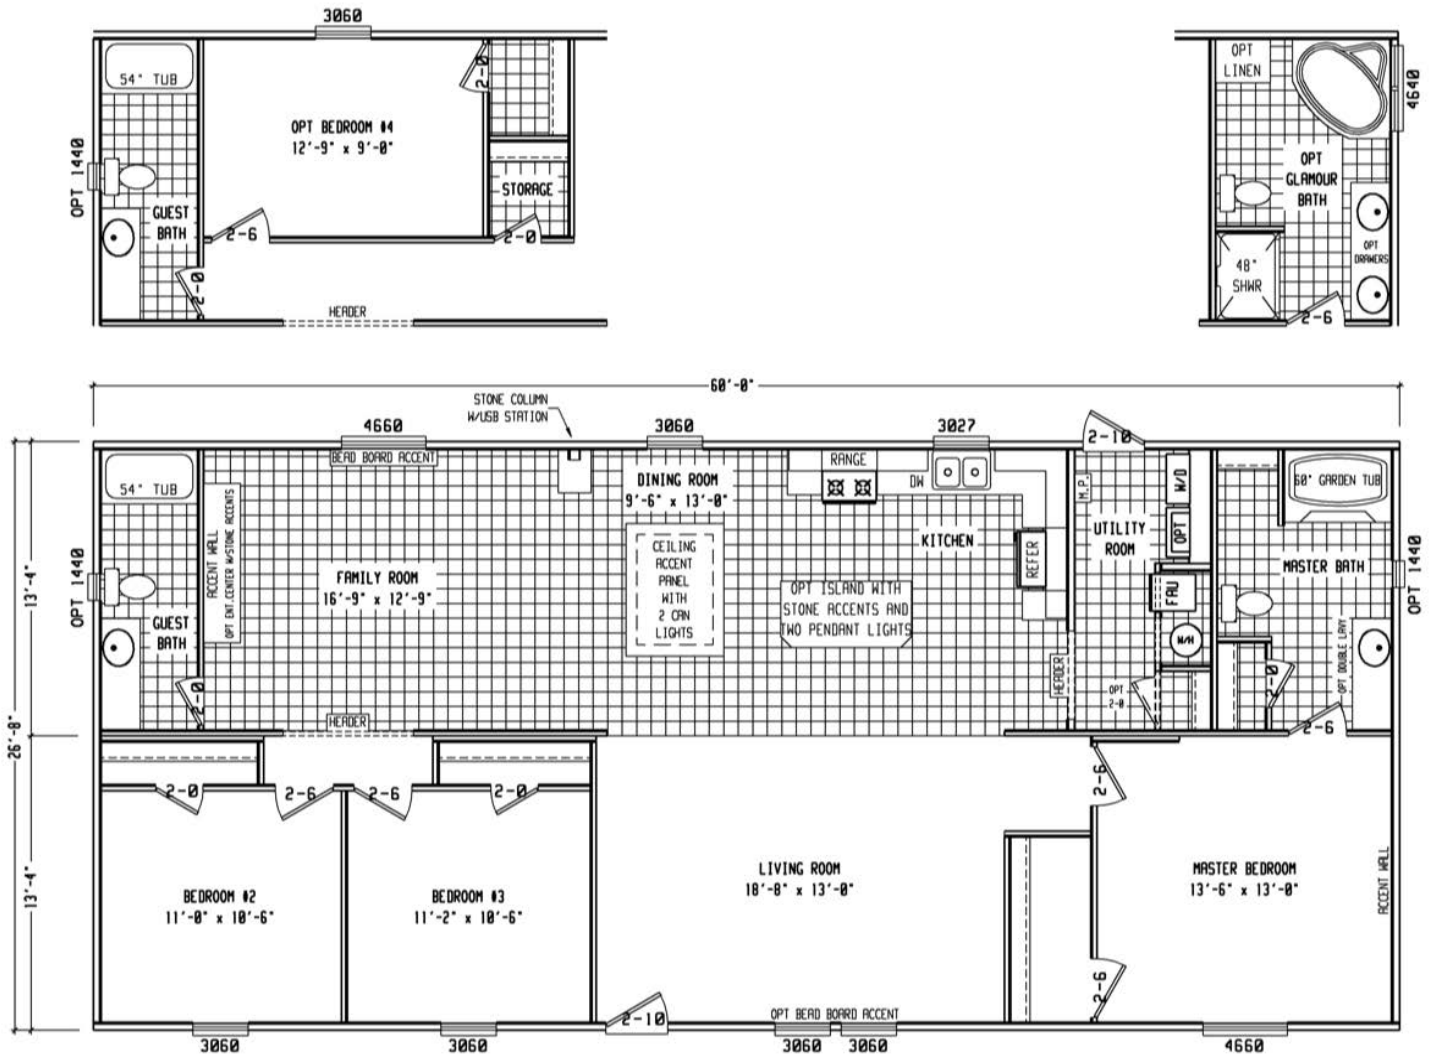

# Reiley

Canyon Lake Series

3 Bedrooms, 2 Baths  
Approx. 1,600 Sq. Ft.

Last Updated: 10-16-18

Important: Due to our policy of continual improvement, all information in our brochures may vary from actual home. The right is reserved to make changes at any time, without notice or obligation, in colors, materials, specifications, processes, and models. All dimensions and square footage calculations are nominal and approximate figures. Please check with your local sales associate for specific and current information.