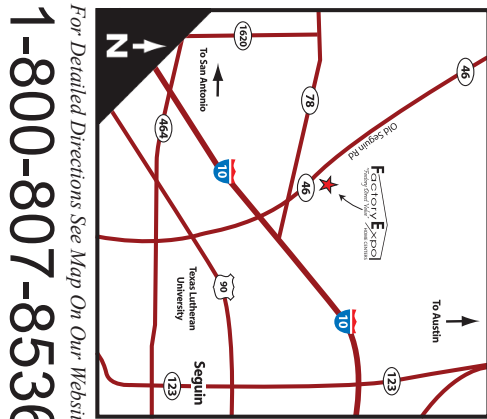

# Reiley

Canyon Lake Series

3 Bedrooms, 2 Baths  
Approx. 1,600 Sq. Ft.

Last Updated: 10-16-18

Important: Due to our policy of continual improvement, all information in our brochures may vary from actual home. The right is reserved to make changes at any time, without notice or obligation, in colors, materials, specifications, processes, and models. All dimensions and square footage calculations are nominal and approximate figures. Please check with your local sales associate for specific and current information.

2075 State Highway 46, North, Seguin, TX 78155

**Factory Expo**  
"Factory Direct Value"  
HOME CENTERS

For Detailed Directions See Map On Our Website

1-800-807-8536