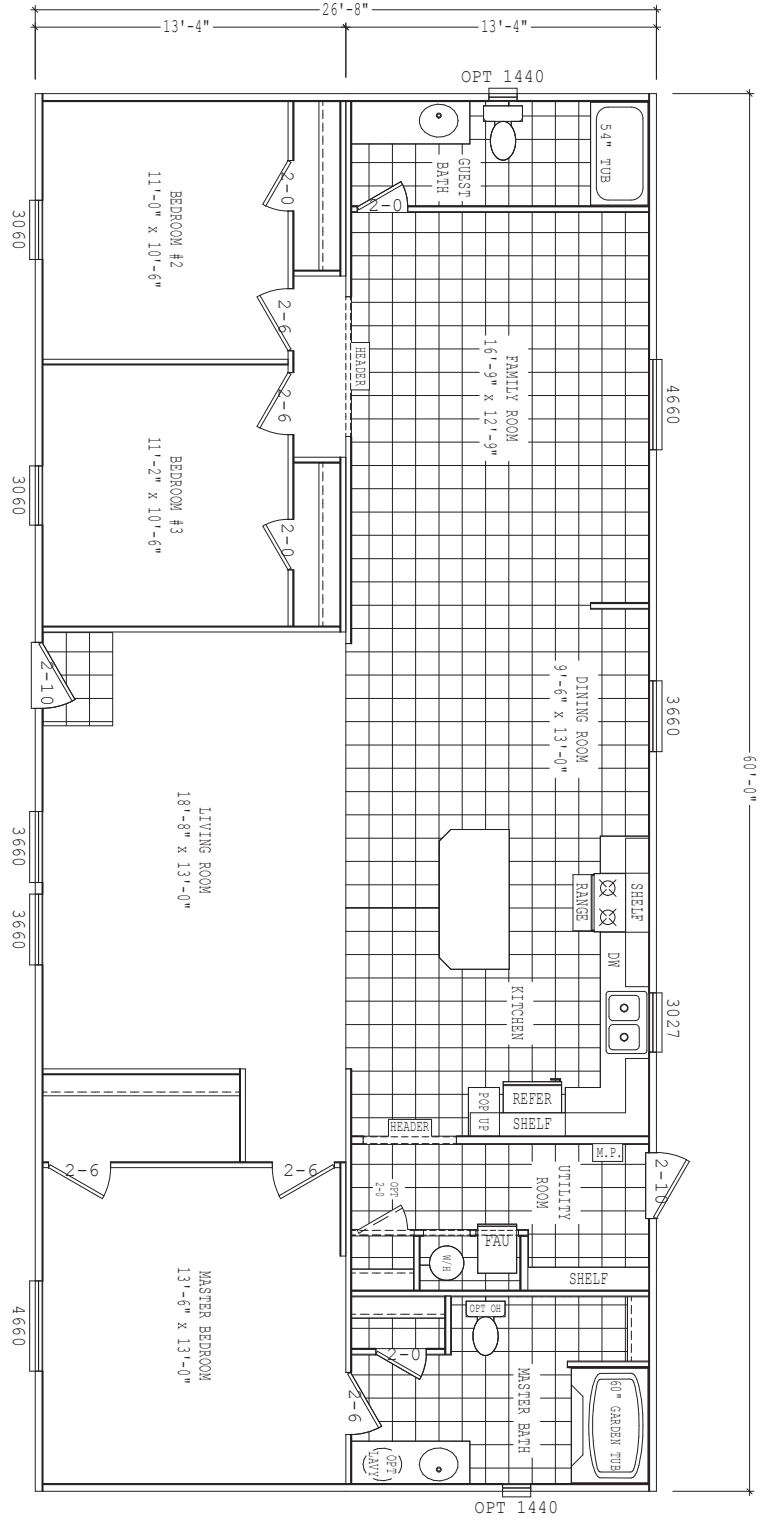

Reiley

Canyon Lake Series

3 Bedrooms, 2 Baths
Approx. 1,600 Sq. Ft.

Last Updated: 10-1-19

Important: Due to our policy of continual improvement, all information in our brochures may vary from actual home. The right is reserved to make changes at any time, without notice or obligation, in colors, materials, specifications, processes, and models. All dimensions and square footage calculations are nominal and approximate figures. Please check with your local sales associate for specific and current information.