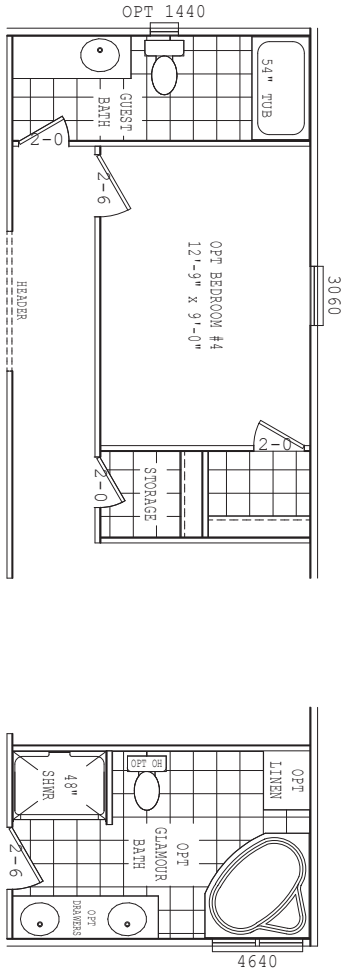

Reiley

Canyon Lake Series

3 Bedrooms, 2 Baths
Approx. 1,600 Sq. Ft.

Last Updated: 10-1-19

Important: Due to our policy of continual improvement, all information in our brochures may vary from actual home. The right is reserved to make changes at any time, without notice or obligation, in colors, materials, specifications, processes, and models. All dimensions and square footage calculations are nominal and approximate figures. Please check with your local sales associate for specific and current information.