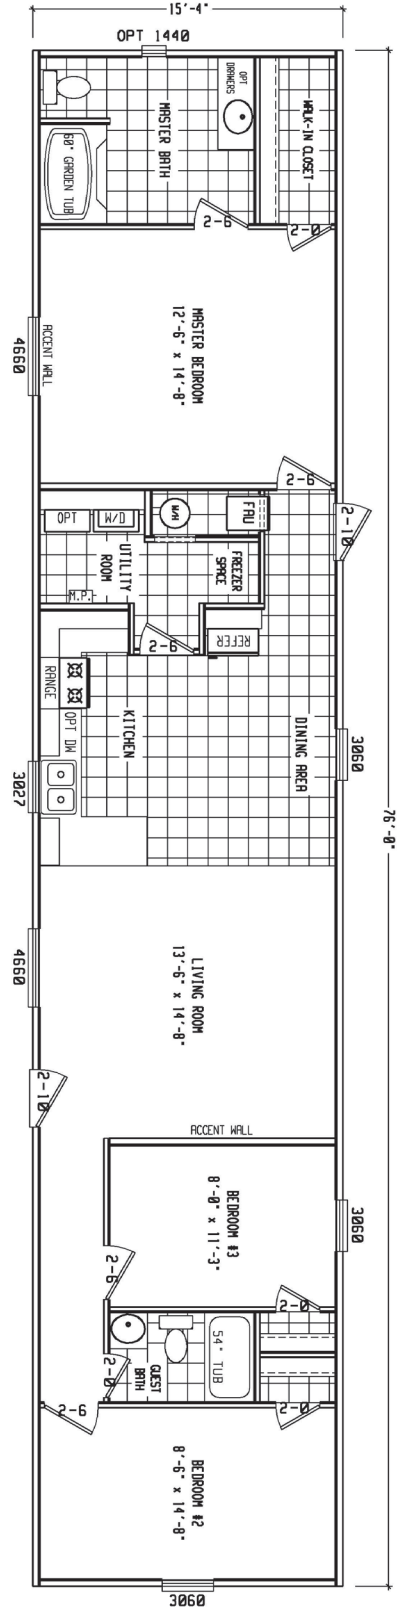

# Windcrest

Canyon Lake Series

3 Bedrooms, 2 Baths  
Approx. 1,165 Sq. Ft.

Last Updated: 10-16-18

**Factory Expo**  
"Factory Direct Value"  
HOME CENTERS

2075 State Highway 46, North, Seguin, TX 78155

For Detailed Directions See Map On Our Website