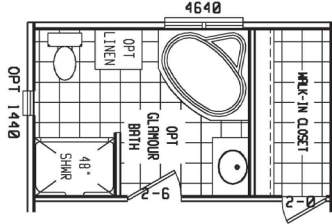

# Windcrest

Canyon Lake Series

3 Bedrooms, 2 Baths  
Approx. 1,165 Sq. Ft.

Last Updated: 10-16-18

**Factory Expo**  
"Factory Direct Value"  
HOME CENTERS

2075 State Highway 46, North, Seguin, TX 78155

For Detailed Directions See Map On Our Website