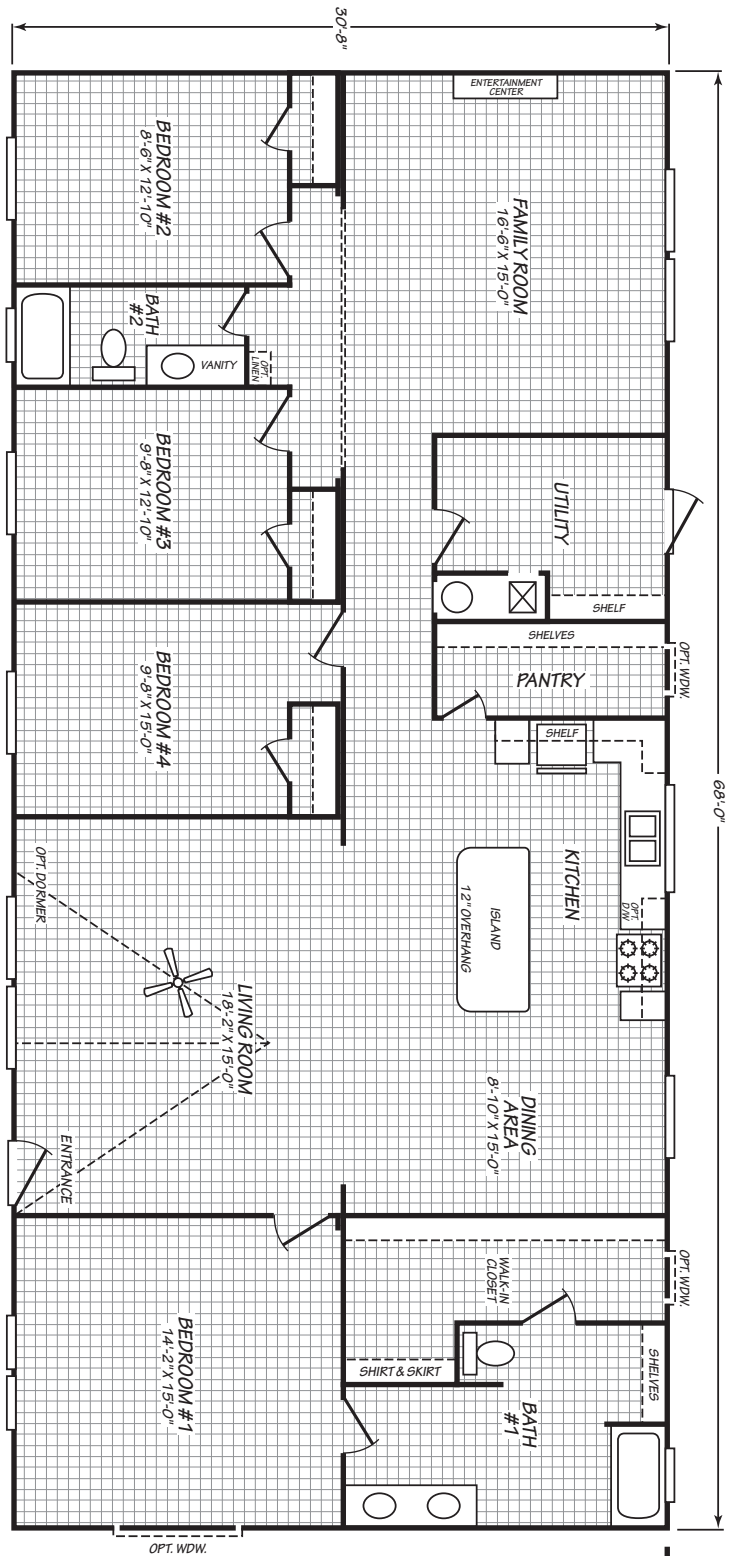

Campbell

Value Max Premier Series

4 Bedroom, 2 Bath
Approx. 2,085 Sq. Ft.

Last Updated: 6-25-20

Important: Due to our policy of continual improvement, all information in our brochures may vary from actual home. The right is reserved to make changes at any time, without notice or obligation, in colors, materials, specifications, processes, and models. All dimensions and square footage calculations are nominal and approximate figures. Please check with your local sales associate for specific and current information.