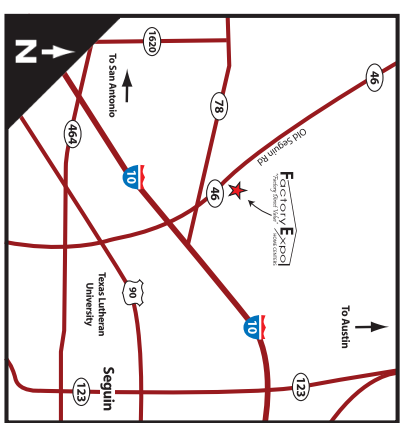

Campbell

Value Max Premier Series

4 Bedroom, 2 Bath
Approx. 2,085 Sq. Ft.

Last Updated: 6-25-20

Important: Due to our policy of continual improvement, all information in our brochures may vary from actual home. The right is reserved to make changes at any time, without notice or obligation, in colors, materials, specifications, processes, and models. All dimensions and square footage calculations are nominal and approximate figures. Please check with your local sales associate for specific and current information.

Factory Expo

"Factory Direct Pricing" HOME CENTERS
2075 State Highway 46, North, Seguin, TX 78155

For Detailed Directions See Map On Our Website
1-800-807-8536