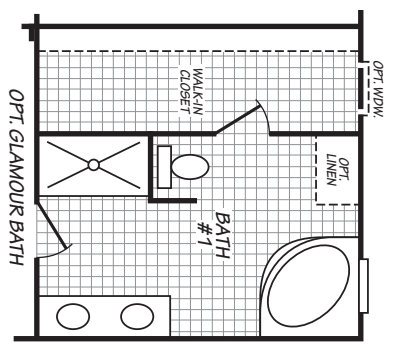

Campbell

Value Max Premier Series

4 Bedroom, 2 Bath
Approx. 2,085 Sq. Ft.

Last Updated: 6-25-20

Important: Due to our policy of continual improvement, all information in our brochures may vary from actual home. The right is reserved to make changes at any time, without notice or obligation, in colors, materials, specifications, processes, and models. All dimensions and square footage calculations are nominal and approximate figures. Please check with your local sales associate for specific and current information.