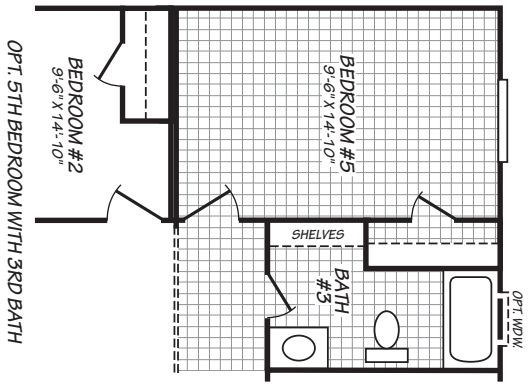

Campbell

Value Max Premier Series

4 Bedroom, 2 Bath
Approx. 2,085 Sq. Ft.

Last Updated: 6-25-20

Important: Due to our policy of continual improvement, all information in our brochures may vary from actual home. The right is reserved to make changes at any time, without notice or obligation, in colors, materials, specifications, processes, and models. All dimensions and square footage calculations are nominal and approximate figures. Please check with your local sales associate for specific and current information.