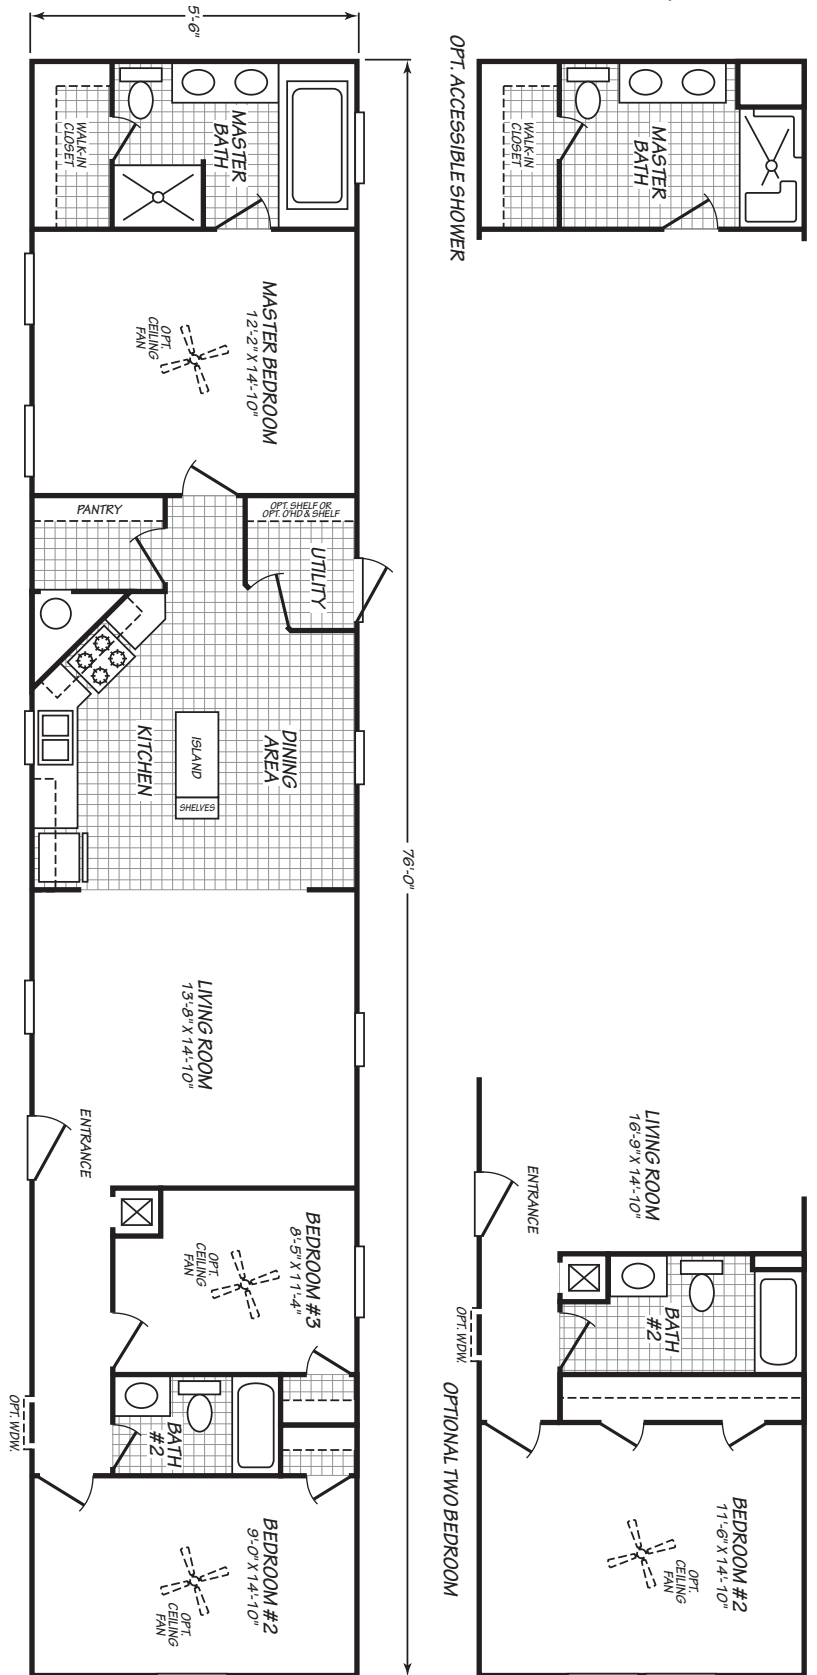

Altuda

Weston Series

3 Bedrooms, 2 Baths
Approx. 1,178 Sq. Ft.

Last Updated: 12-19-19

Important: Due to our policy of continual improvement, all information in our brochures may vary from actual home. The right is reserved to make changes at any time, without notice or obligation, in colors, materials, specifications, processes, and models. All dimensions and square footage calculations are nominal and approximate figures. Please check with your local sales associate for specific and current information.

Factory Expo

"Factory Direct Value" HOME CENTERS

2075 State Highway 46, North, Seguin, TX 78155

For Detailed Directions See Map On Our Website

1-800-807-8536