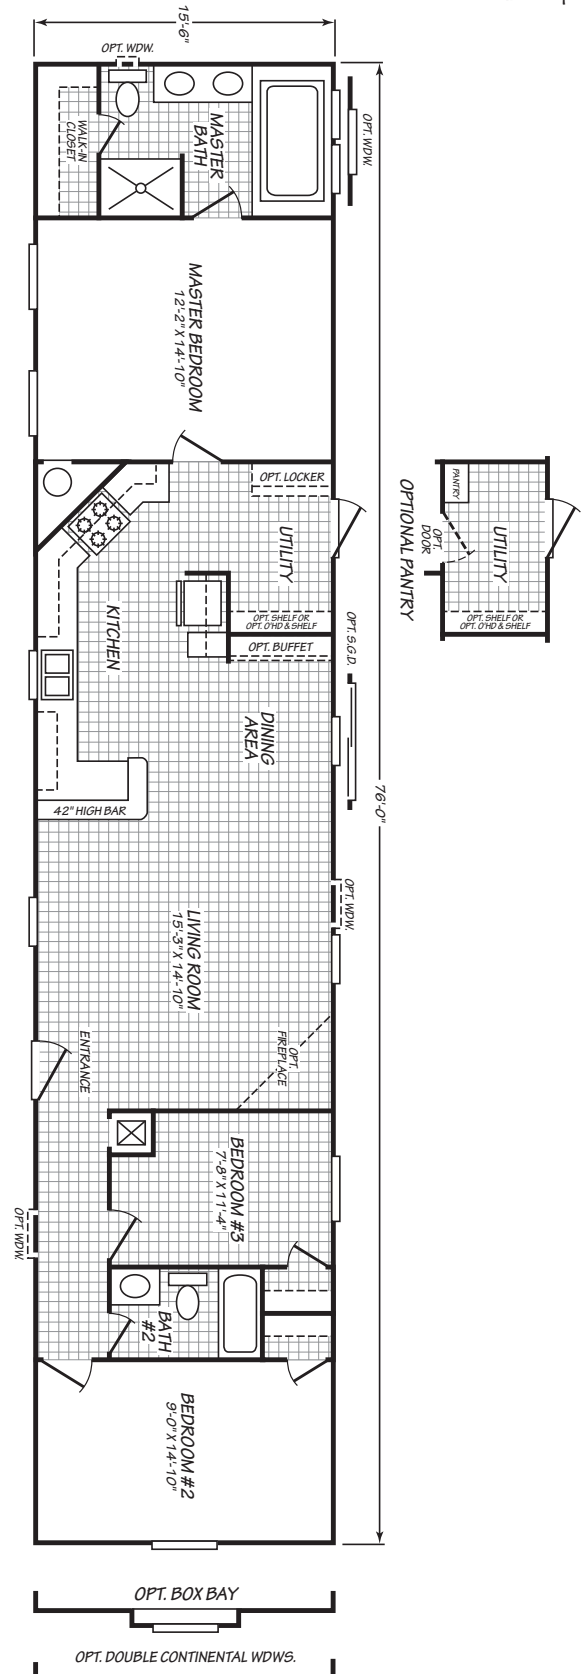

Briscoe

Weston Series

3 Bedrooms, 2 Baths
Approx. 1,178 Sq. Ft.

Last Updated: 12-19-19

Important: Due to our policy of continual improvement, all information in our brochures may vary from actual home. The right is reserved to make changes at any time, without notice or obligation, in colors, materials, specifications, processes, and models. All dimensions and square footage calculations are nominal and approximate figures. Please check with your local sales associate for specific and current information.

Factory Expo
"Factory Direct Value"
HOME CENTERS

2075 State Highway 46, North, Seguin, TX 78155

For Detailed Directions See Map On Our Website

1-800-807-8536