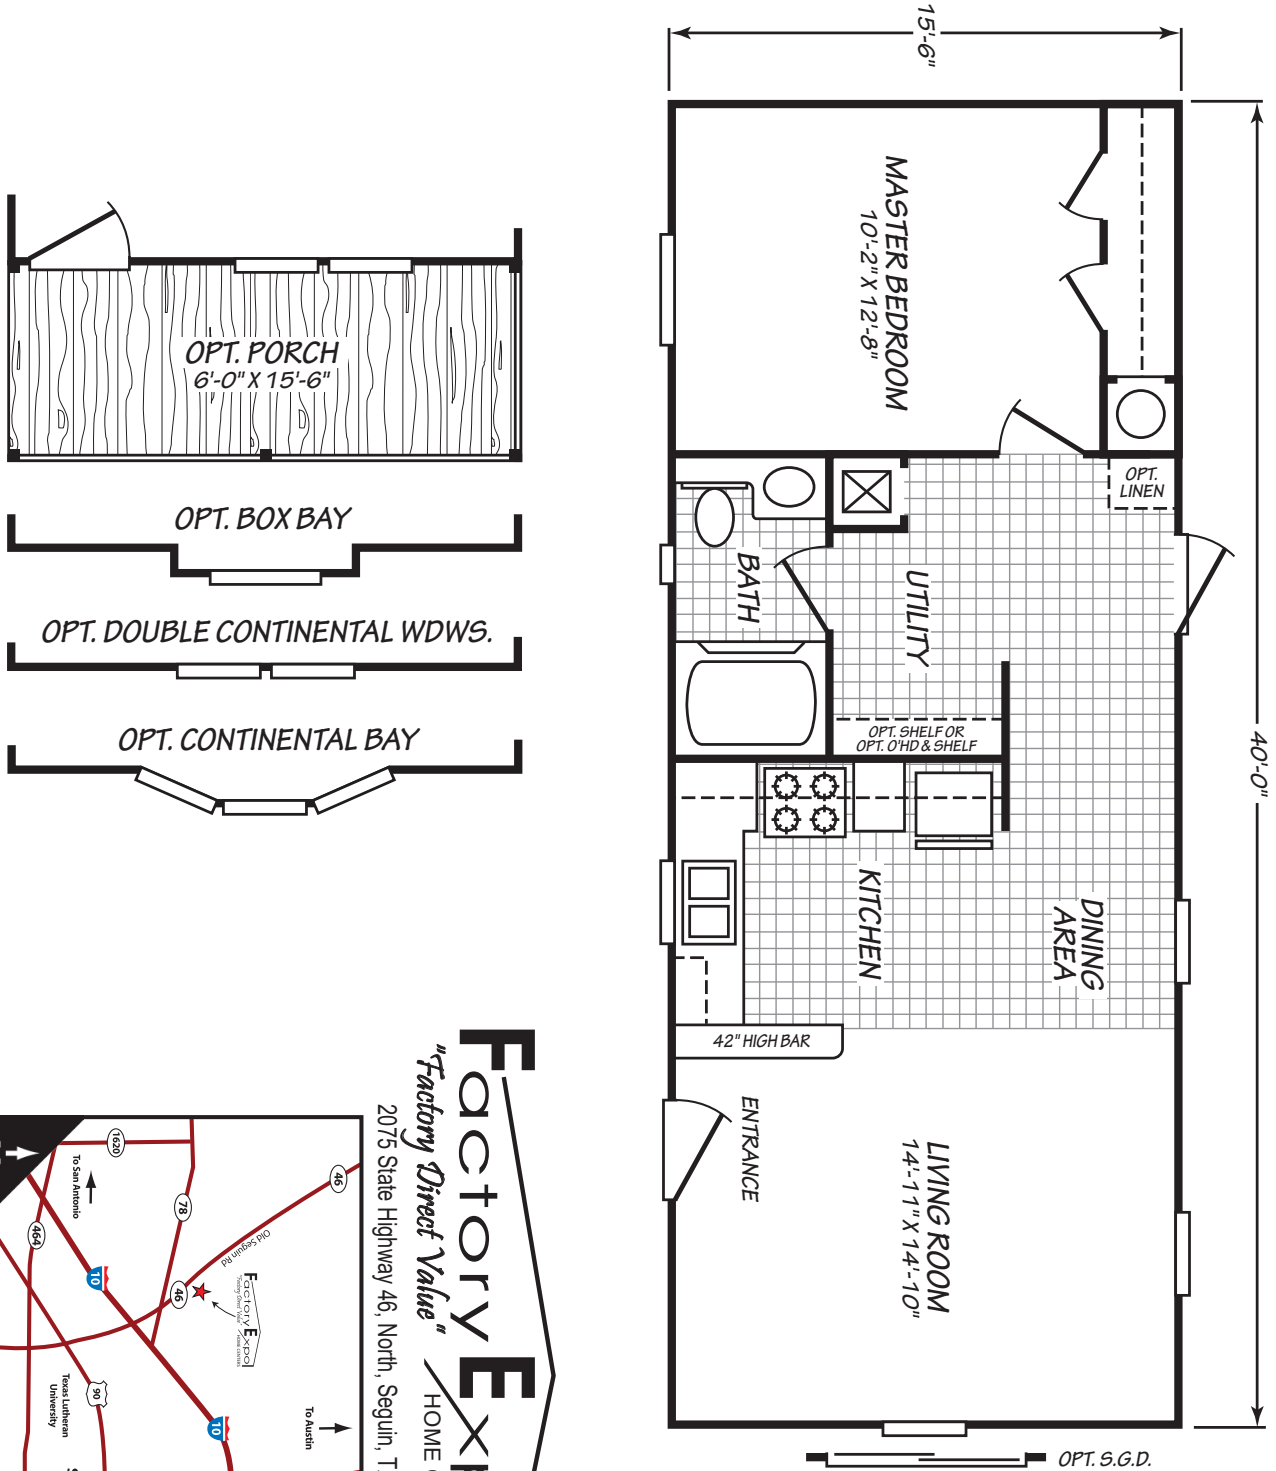

Dalhart

Weston Series

1 Bedroom, 1 Bath
Approx. 620 Sq. Ft.

Last Updated: 12-19-19

Important: Due to our policy of continual improvement, all information in our brochures may vary from actual home. The right is reserved to make changes at any time, without notice or obligation, in colors, materials, specifications, processes, and models. All dimensions and square footage calculations are nominal and approximate figures. Please check with your local sales associate for specific and current information.

Factory Expo
"Factory Direct Value"
HOME CENTERS

2075 State Highway 46, North, Seguin, TX 78155

For Detailed Directions See Map On Our Website

1-800-807-8536