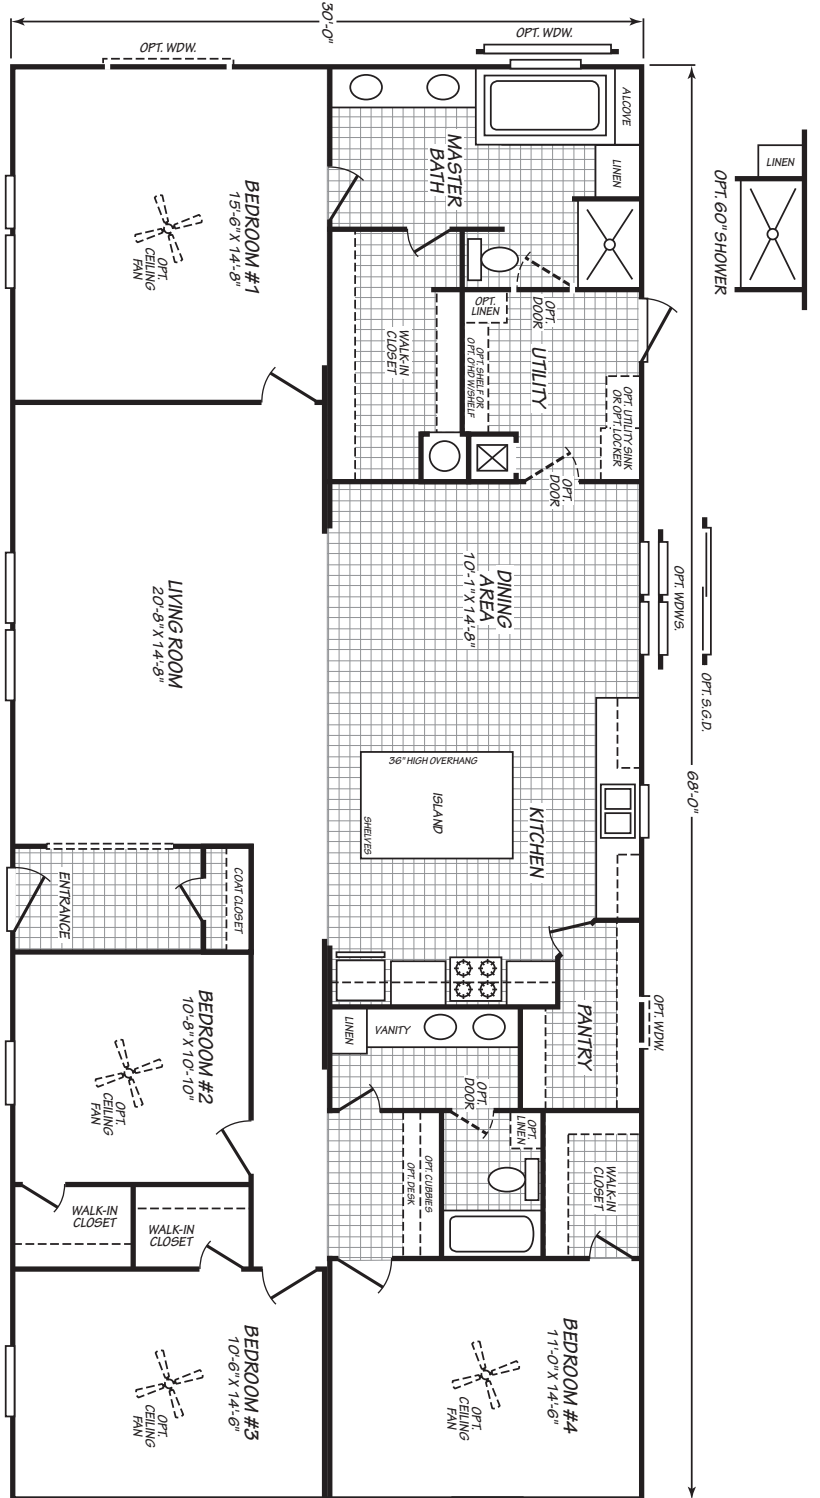

Hammon

Weston Series

4 Bedrooms, 2 Baths
Approx. 2,040 Sq. Ft.

Last Updated: 12-19-19

Important: Due to our policy of continual improvement, all information in our brochures may vary from actual home. The right is reserved to make changes at any time, without notice or obligation, in colors, materials, specifications, processes, and models. All dimensions and square footage calculations are nominal and approximate figures. Please check with your local sales associate for specific and current information.