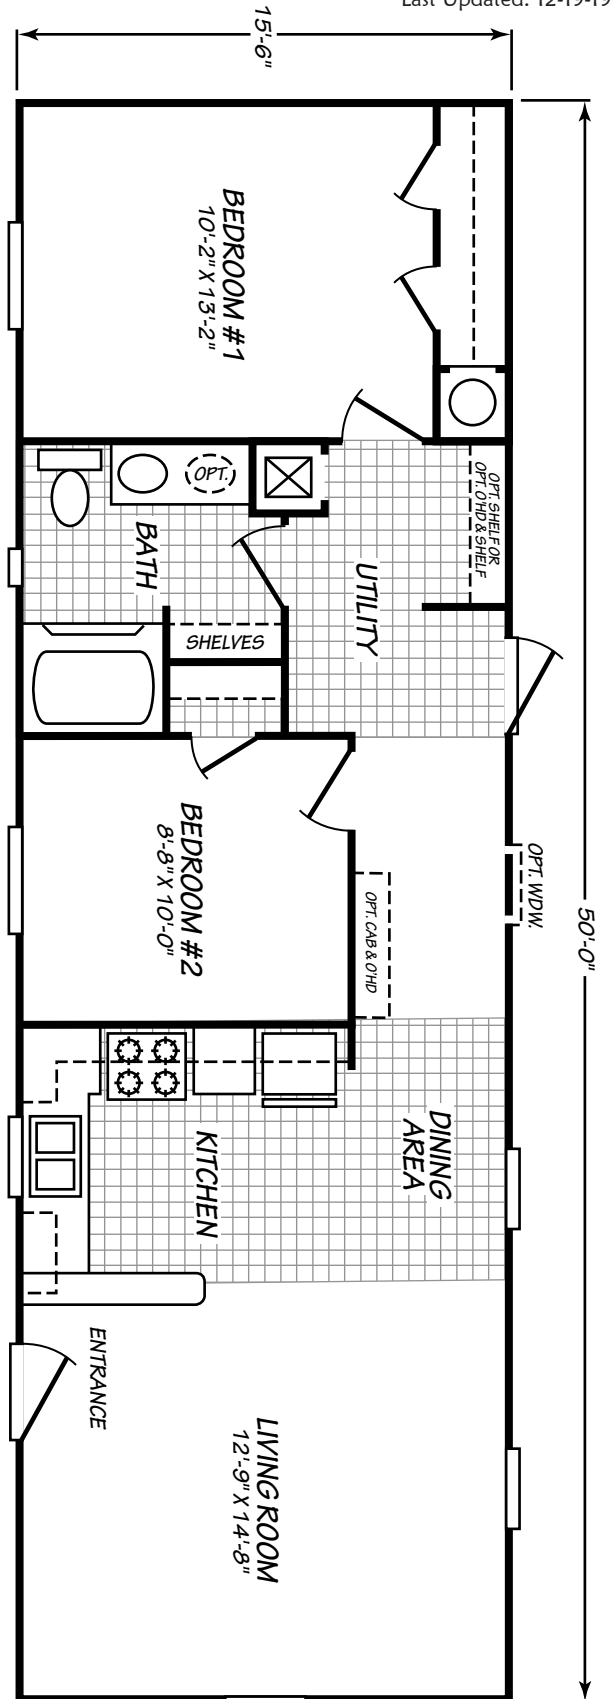

Hereford

Weston Series

2 Bedrooms, 1 Bath

Approx. 775 Sq. Ft.

Last Updated: 12-19-19

Important: Due to our policy of continual improvement, all information in our brochures may vary from actual home. The right is reserved to make changes at any time, without notice or obligation, in colors, materials, specifications, processes, and models. All dimensions and square footage calculations are nominal and approximate figures. Please check with your local sales associate for specific and current information.