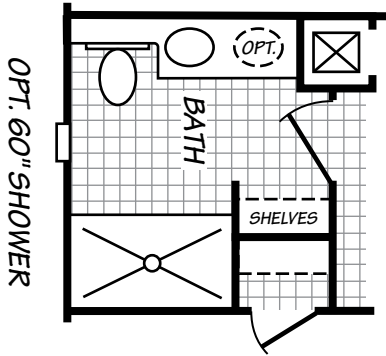

Hereford

Weston Series

2 Bedrooms, 1 Bath

Approx. 775 Sq. Ft.

Last Updated: 12-19-19

Important: Due to our policy of continual improvement, all information in our brochures may vary from actual home. The right is reserved to make changes at any time, without notice or obligation, in colors, materials, specifications, processes, and models. All dimensions and square footage calculations are nominal and approximate figures. Please check with your local sales associate for specific and current information.