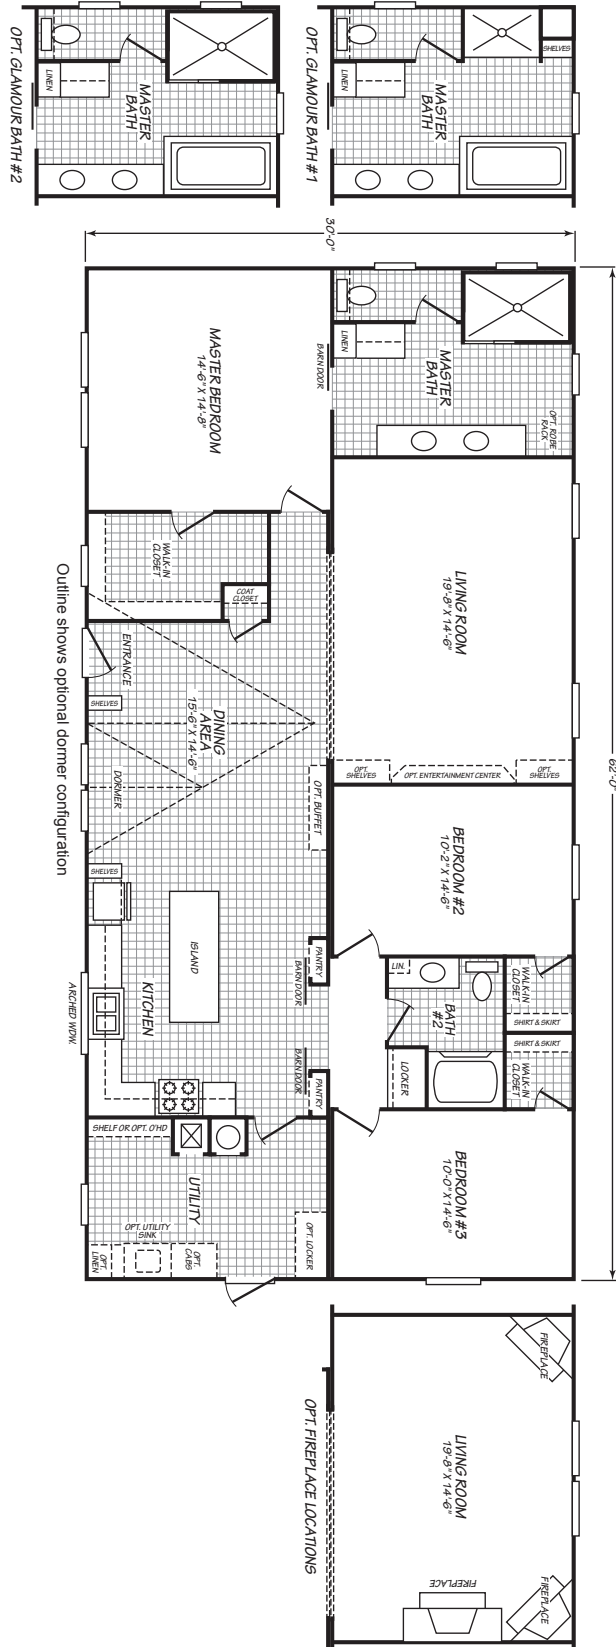

# Marlow

Weston Series

3 Bedroom, 2 Bath  
Approx. 1,680 Sq. Ft.

Last Updated: 1-22-20

Important: Due to our policy of continual improvement, all information in our brochures may vary from actual home. The right is reserved to make changes at any time, without notice or obligation, in colors, materials, specifications, processes, and models. All dimensions and square footage calculations are nominal and approximate figures. Please check with your local sales associate for specific and current information.