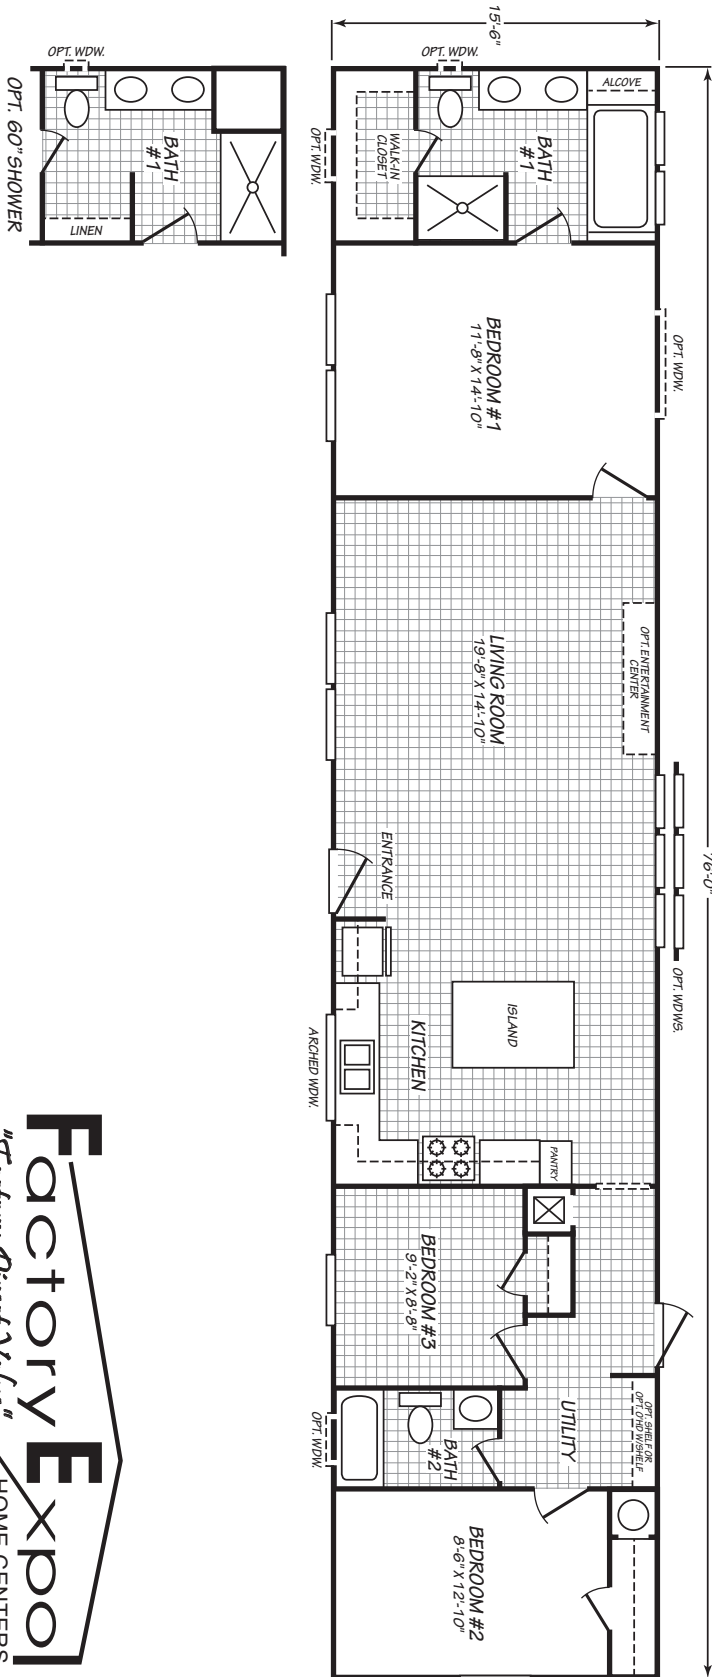

Pandale

Weston Series

3 Bedrooms, 2 Baths
Approx. 1,178 Sq. Ft.

Last Updated: 12-19-19

Important: Due to our policy of continual improvement, all information in our brochures may vary from actual home. The right is reserved to make changes at any time, without notice or obligation, in colors, materials, specifications, processes, and models. All dimensions and square footage calculations are nominal and approximate figures. Please check with your local sales associate for specific and current information.

Factory Expo
 "Factory Direct Value"
 HOME CENTERS

2075 State Highway 46, North, Seguin, TX 78155

For Detailed Directions See Map On Our Website

1-800-807-8536