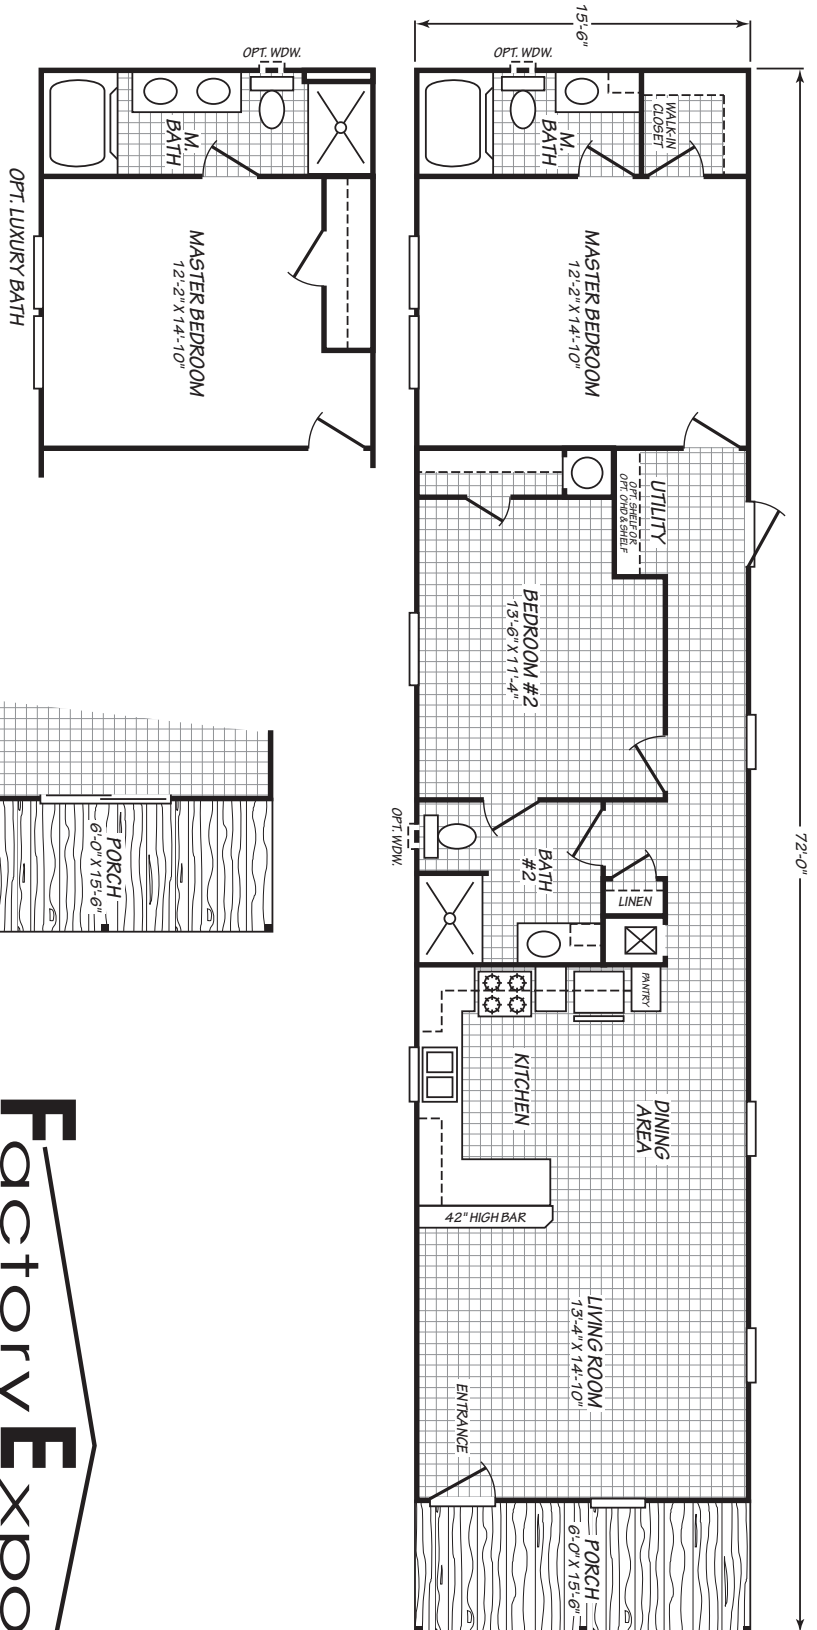

Plemons

Weston Series

2 Bedrooms, 2 Baths
Approx. 930 Sq. Ft.

Last Updated: 12-19-19

Important: Due to our policy of continual improvement, all information in our brochures may vary from actual home. The right is reserved to make changes at any time, without notice or obligation, in colors, materials, specifications, processes, and models. All dimensions and square footage calculations are nominal and approximate figures. Please check with your local sales associate for specific and current information.