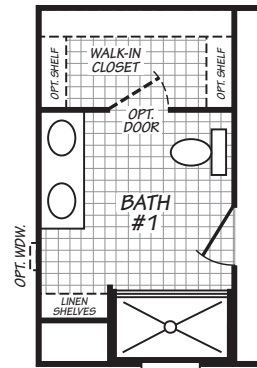

Tarpley

Weston Series

1,178 SQ. FT. (Approximate) 3 Bedroom, 2 Bath

Last Updated: 4-21-21

OPT. LUXURY TUB
OPT. TILE SHOWER

OPT. ACCESSIBLE SHOWER

ALTERNATE KITCHEN
DINING AREA

LIVING ROOM
20'-8" x 14'-10"

OPT. BEDROOM #2
11'-0" x 14'-10"

FACTORY EXPO HOME CENTERS
2075 State Highway 46, N
Seguin, TX 78155

FactoryExpoDirect.com | 1-800-807-8536

IMPORTANT: Alta Cima Corp reserves the right to modify, cancel or substitute products or features of this event at any time without prior notice or obligation. Pictures and other promotional materials are representative and may depict or contain floor plans, square footages, elevations, options, upgrades, extra design features, decorations, floor coverings, specialty light fixtures, custom paint and wall coverings, window treatments, landscaping, sound and alarm systems, furnishings, appliances, and other designer/decorator features and amenities that are not included as part of the home and/or may not be available at all locations. Home, pricing and community information is subject to change, and homes to prior sale, at any time without notice or obligation. ©2020 Alta Cima Corp. All rights reserved.