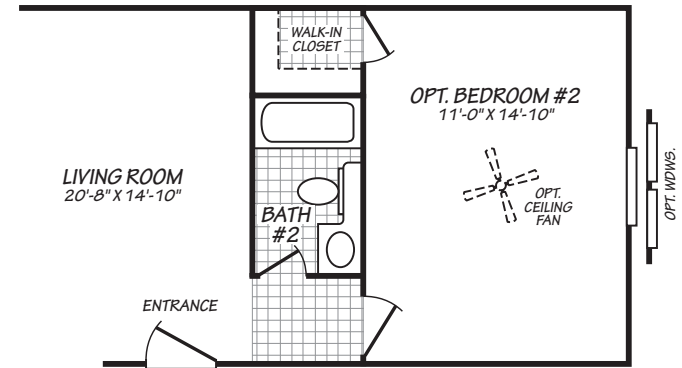

Tarpley

Weston Series

1,178 SQ. FT. (Approximate) 3 Bedroom, 2 Bath

Last Updated: 4-21-21

OPT. LUXURY TUB
OPT. TILE SHOWER

OPT. ACCESSIBLE SHOWER

ALTERNATE KITCHEN
DINING AREA

LIVING ROOM
20'-8" x 14'-10"

OPT. BEDROOM #2
11'-0" x 14'-10"

FACTORY EXPO HOME CENTERS
2075 State Highway 46, N
Seguin, TX 78155

FactoryExpoDirect.com | 1-800-807-8536

IMPORTANT: Alta Cima Corp reserves the right to modify, cancel or substitute products or features of this event at any time without prior notice or obligation. Pictures and other promotional materials are representative and may depict or contain floor plans, square footages, elevations, options, upgrades, extra design features, decorations, floor coverings, specialty light fixtures, custom paint and wall coverings, window treatments, landscaping, sound and alarm systems, furnishings, appliances, and other designer/decorator features and amenities that are not included as part of the home and/or may not be available at all locations. Home, pricing and community information is subject to change, and homes to prior sale, at any time without notice or obligation. ©2020 Alta Cima Corp. All rights reserved.