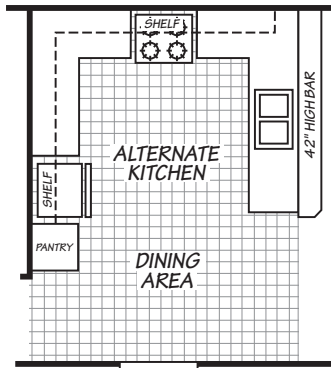

Tarpley

Weston Series

1,178 SQ. FT. (Approximate) 3 Bedroom, 2 Bath

Last Updated: 4-21-21

OPT. LUXURY TUB
OPT. TILE SHOWER

OPT. ACCESSIBLE SHOWER

ALTERNATE KITCHEN
DINING AREA

LIVING ROOM
20'-8" x 14'-10"

OPT. BEDROOM #2
11'-0" x 14'-10"

FACTORY EXPO HOME CENTERS
2075 State Highway 46, N
Seguin, TX 78155

FactoryExpoDirect.com | 1-800-807-8536

IMPORTANT: Alta Cima Corp reserves the right to modify, cancel or substitute products or features of this event at any time without prior notice or obligation. Pictures and other promotional materials are representative and may depict or contain floor plans, square footages, elevations, options, upgrades, extra design features, decorations, floor coverings, specialty light fixtures, custom paint and wall coverings, window treatments, landscaping, sound and alarm systems, furnishings, appliances, and other designer/decorator features and amenities that are not included as part of the home and/or may not be available at all locations. Home, pricing and community information is subject to change, and homes to prior sale, at any time without notice or obligation. ©2020 Alta Cima Corp. All rights reserved.