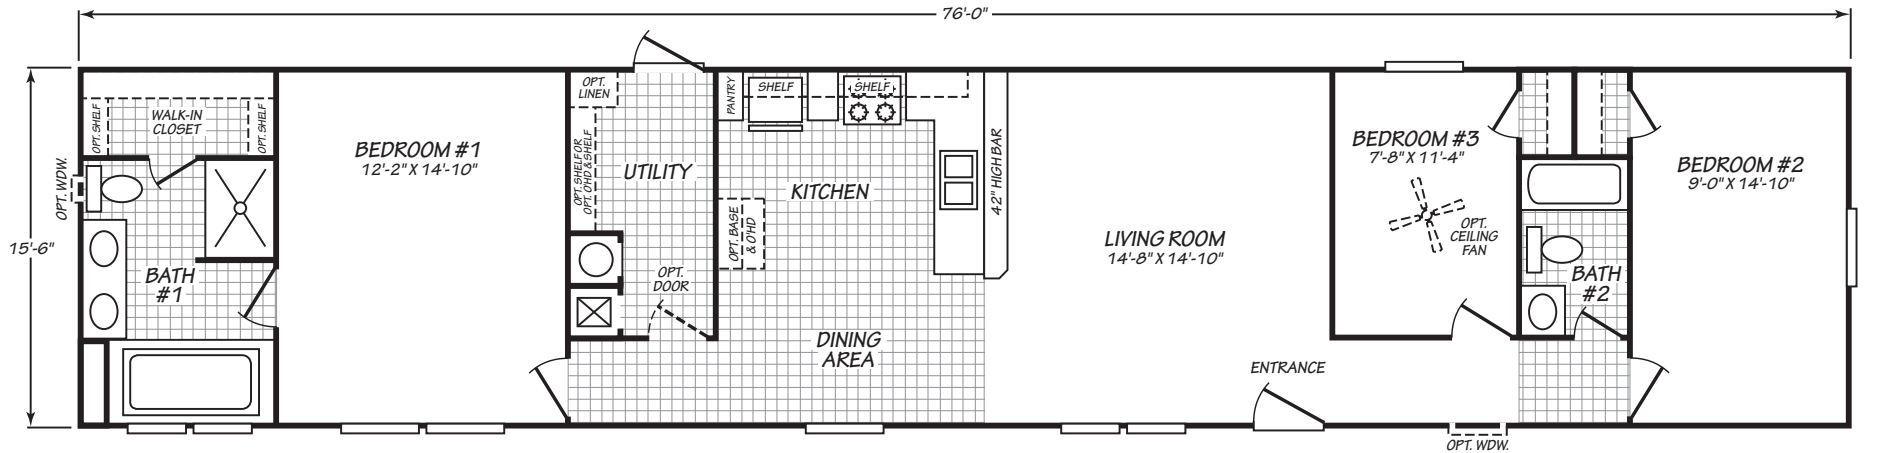

Tarpley

Weston Series

1,178 SQ. FT. (Approximate) 3 Bedroom, 2 Bath

Last Updated: 4-21-21

OPT. LUXURY TUB
OPT. TILE SHOWER

OPT. ACCESSIBLE SHOWER

ALTERNATE KITCHEN
DINING AREA

LIVING ROOM
20'-8" x 14'-10"

OPT. BEDROOM #2
11'-0" x 14'-10"

FACTORY EXPO HOME CENTERS
2075 State Highway 46, N
Seguin, TX 78155

FactoryExpoDirect.com | 1-800-807-8536

IMPORTANT: Alta Cima Corp reserves the right to modify, cancel or substitute products or features of this event at any time without prior notice or obligation. Pictures and other promotional materials are representative and may depict or contain floor plans, square footages, elevations, options, upgrades, extra design features, decorations, floor coverings, specialty light fixtures, custom paint and wall coverings, window treatments, landscaping, sound and alarm systems, furnishings, appliances, and other designer/decorator features and amenities that are not included as part of the home and/or may not be available at all locations. Home, pricing and community information is subject to change, and homes to prior sale, at any time without notice or obligation. ©2020 Alta Cima Corp. All rights reserved.