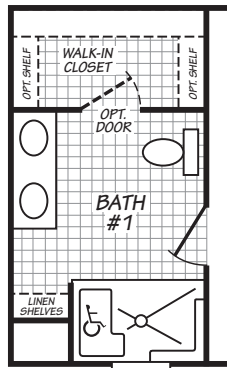

Tarpley

Weston Series

1,178 SQ. FT. (Approximate) 3 Bedroom, 2 Bath

Last Updated: 4-21-21

OPT. LUXURY TUB
OPT. TILE SHOWER

OPT. ACCESSIBLE SHOWER

ALTERNATE KITCHEN
DINING AREA

LIVING ROOM
20'-8" x 14'-10"

OPT. BEDROOM #2
11'-0" x 14'-10"

FACTORY EXPO HOME CENTERS
2075 State Highway 46, N
Seguin, TX 78155

FactoryExpoDirect.com | 1-800-807-8536

IMPORTANT: Alta Cima Corp reserves the right to modify, cancel or substitute products or features of this event at any time without prior notice or obligation. Pictures and other promotional materials are representative and may depict or contain floor plans, square footages, elevations, options, upgrades, extra design features, decorations, floor coverings, specialty light fixtures, custom paint and wall coverings, window treatments, landscaping, sound and alarm systems, furnishings, appliances, and other designer/decorator features and amenities that are not included as part of the home and/or may not be available at all locations. Home, pricing and community information is subject to change, and homes to prior sale, at any time without notice or obligation. ©2020 Alta Cima Corp. All rights reserved.