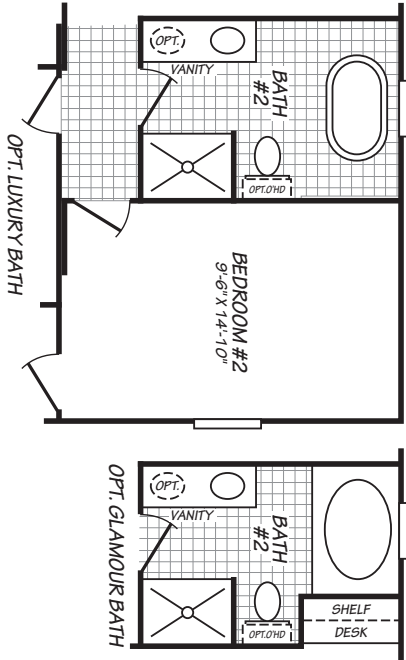

Kelvin

American Dream Series

3 Bedrooms, 2 Baths
Approx. 1,717 Sq. Ft.

Last Updated: 2-10-20

Important: Due to our policy of continual improvement, all information in our brochures may vary from actual home. The right is reserved to make changes at any time, without notice or obligation, in colors, materials, specifications, processes, and models. All dimensions and square footage calculations are nominal and approximate figures. Please check with your local sales associate for specific and current information.