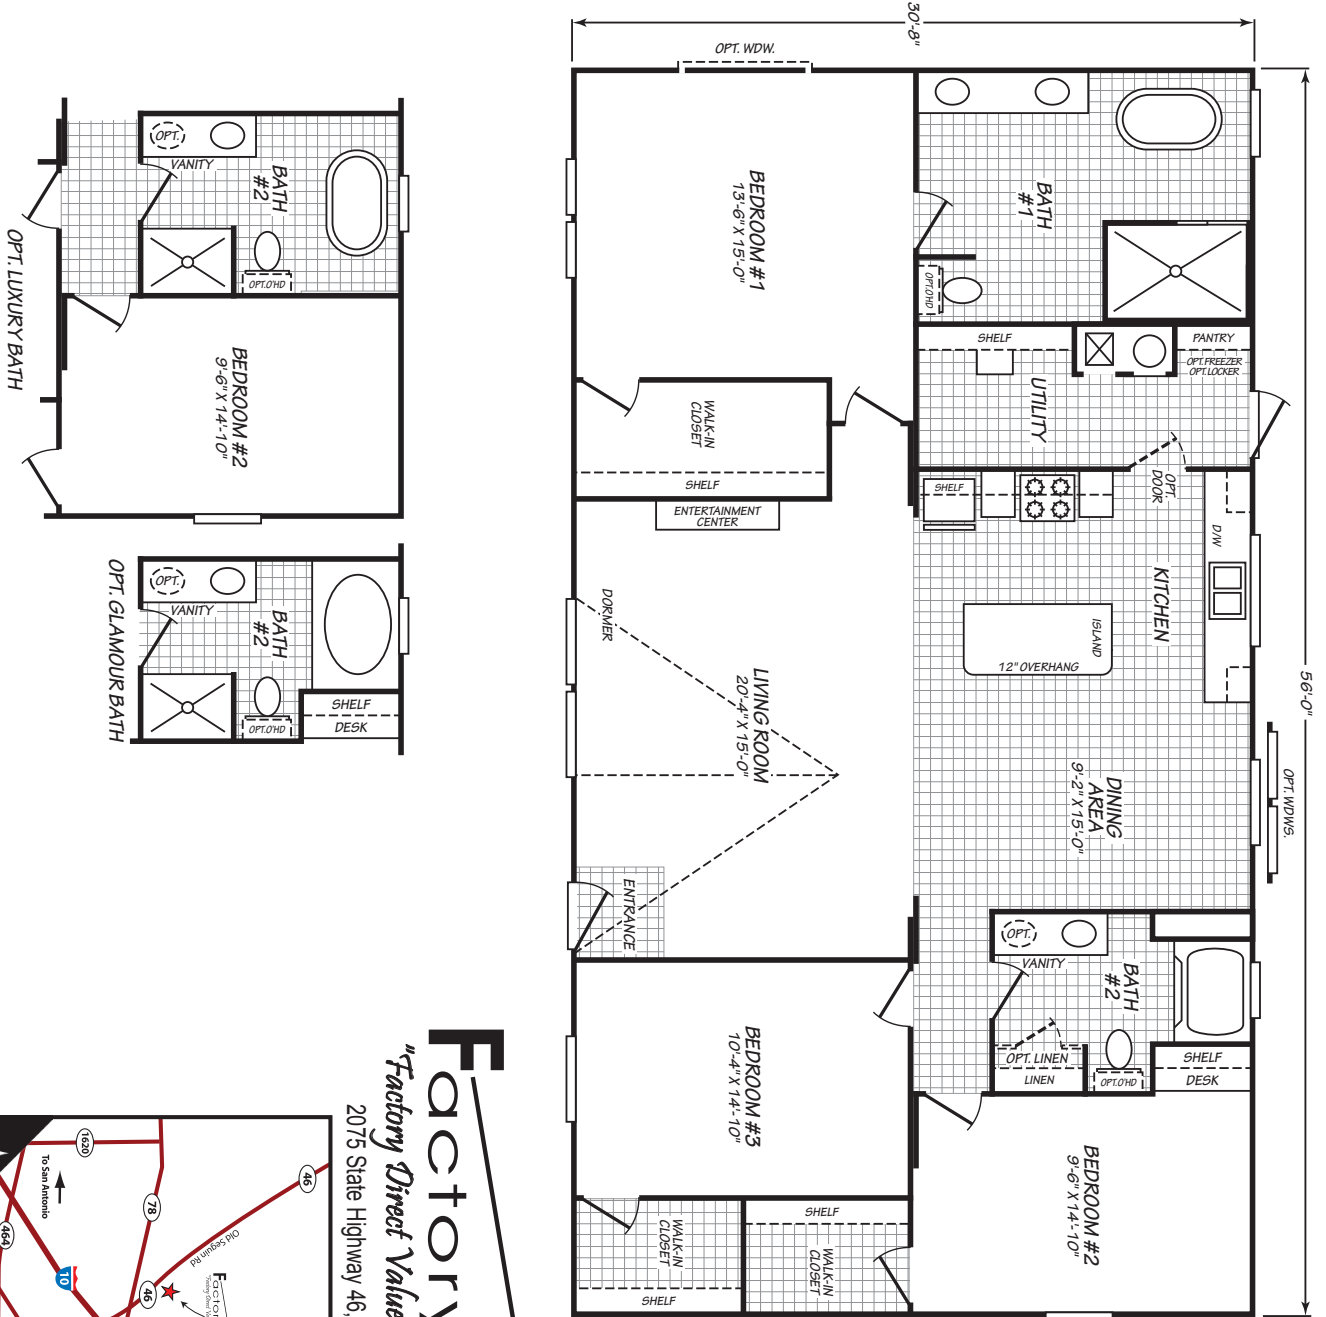

Kelvin

American Dream Series

3 Bedrooms, 2 Baths
Approx. 1,717 Sq. Ft.

Last Updated: 2-10-20

Important: Due to our policy of continual improvement, all information in our brochures may vary from actual home. The right is reserved to make changes at any time, without notice or obligation, in colors, materials, specifications, processes, and models. All dimensions and square footage calculations are nominal and approximate figures. Please check with your local sales associate for specific and current information.