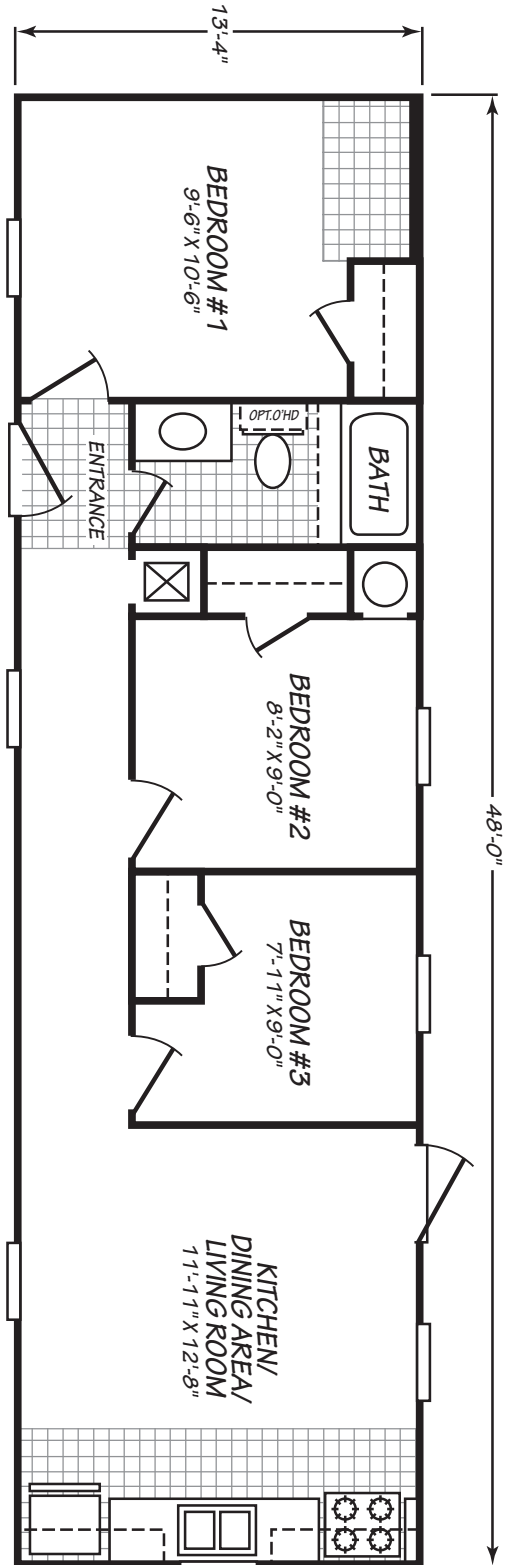

Thrifty 3

Expo Limited Series

3 Bedroom, 1 Bath
Approx. 660 Sq. Ft.

Last Updated: 6-25-20

Important: Due to our policy of continual improvement, all information in our brochures may vary from actual home. The right is reserved to make changes at any time, without notice or obligation, in colors, materials, specifications, processes, and models. All dimensions and square footage calculations are nominal and approximate figures. Please check with your local sales associate for specific and current information.